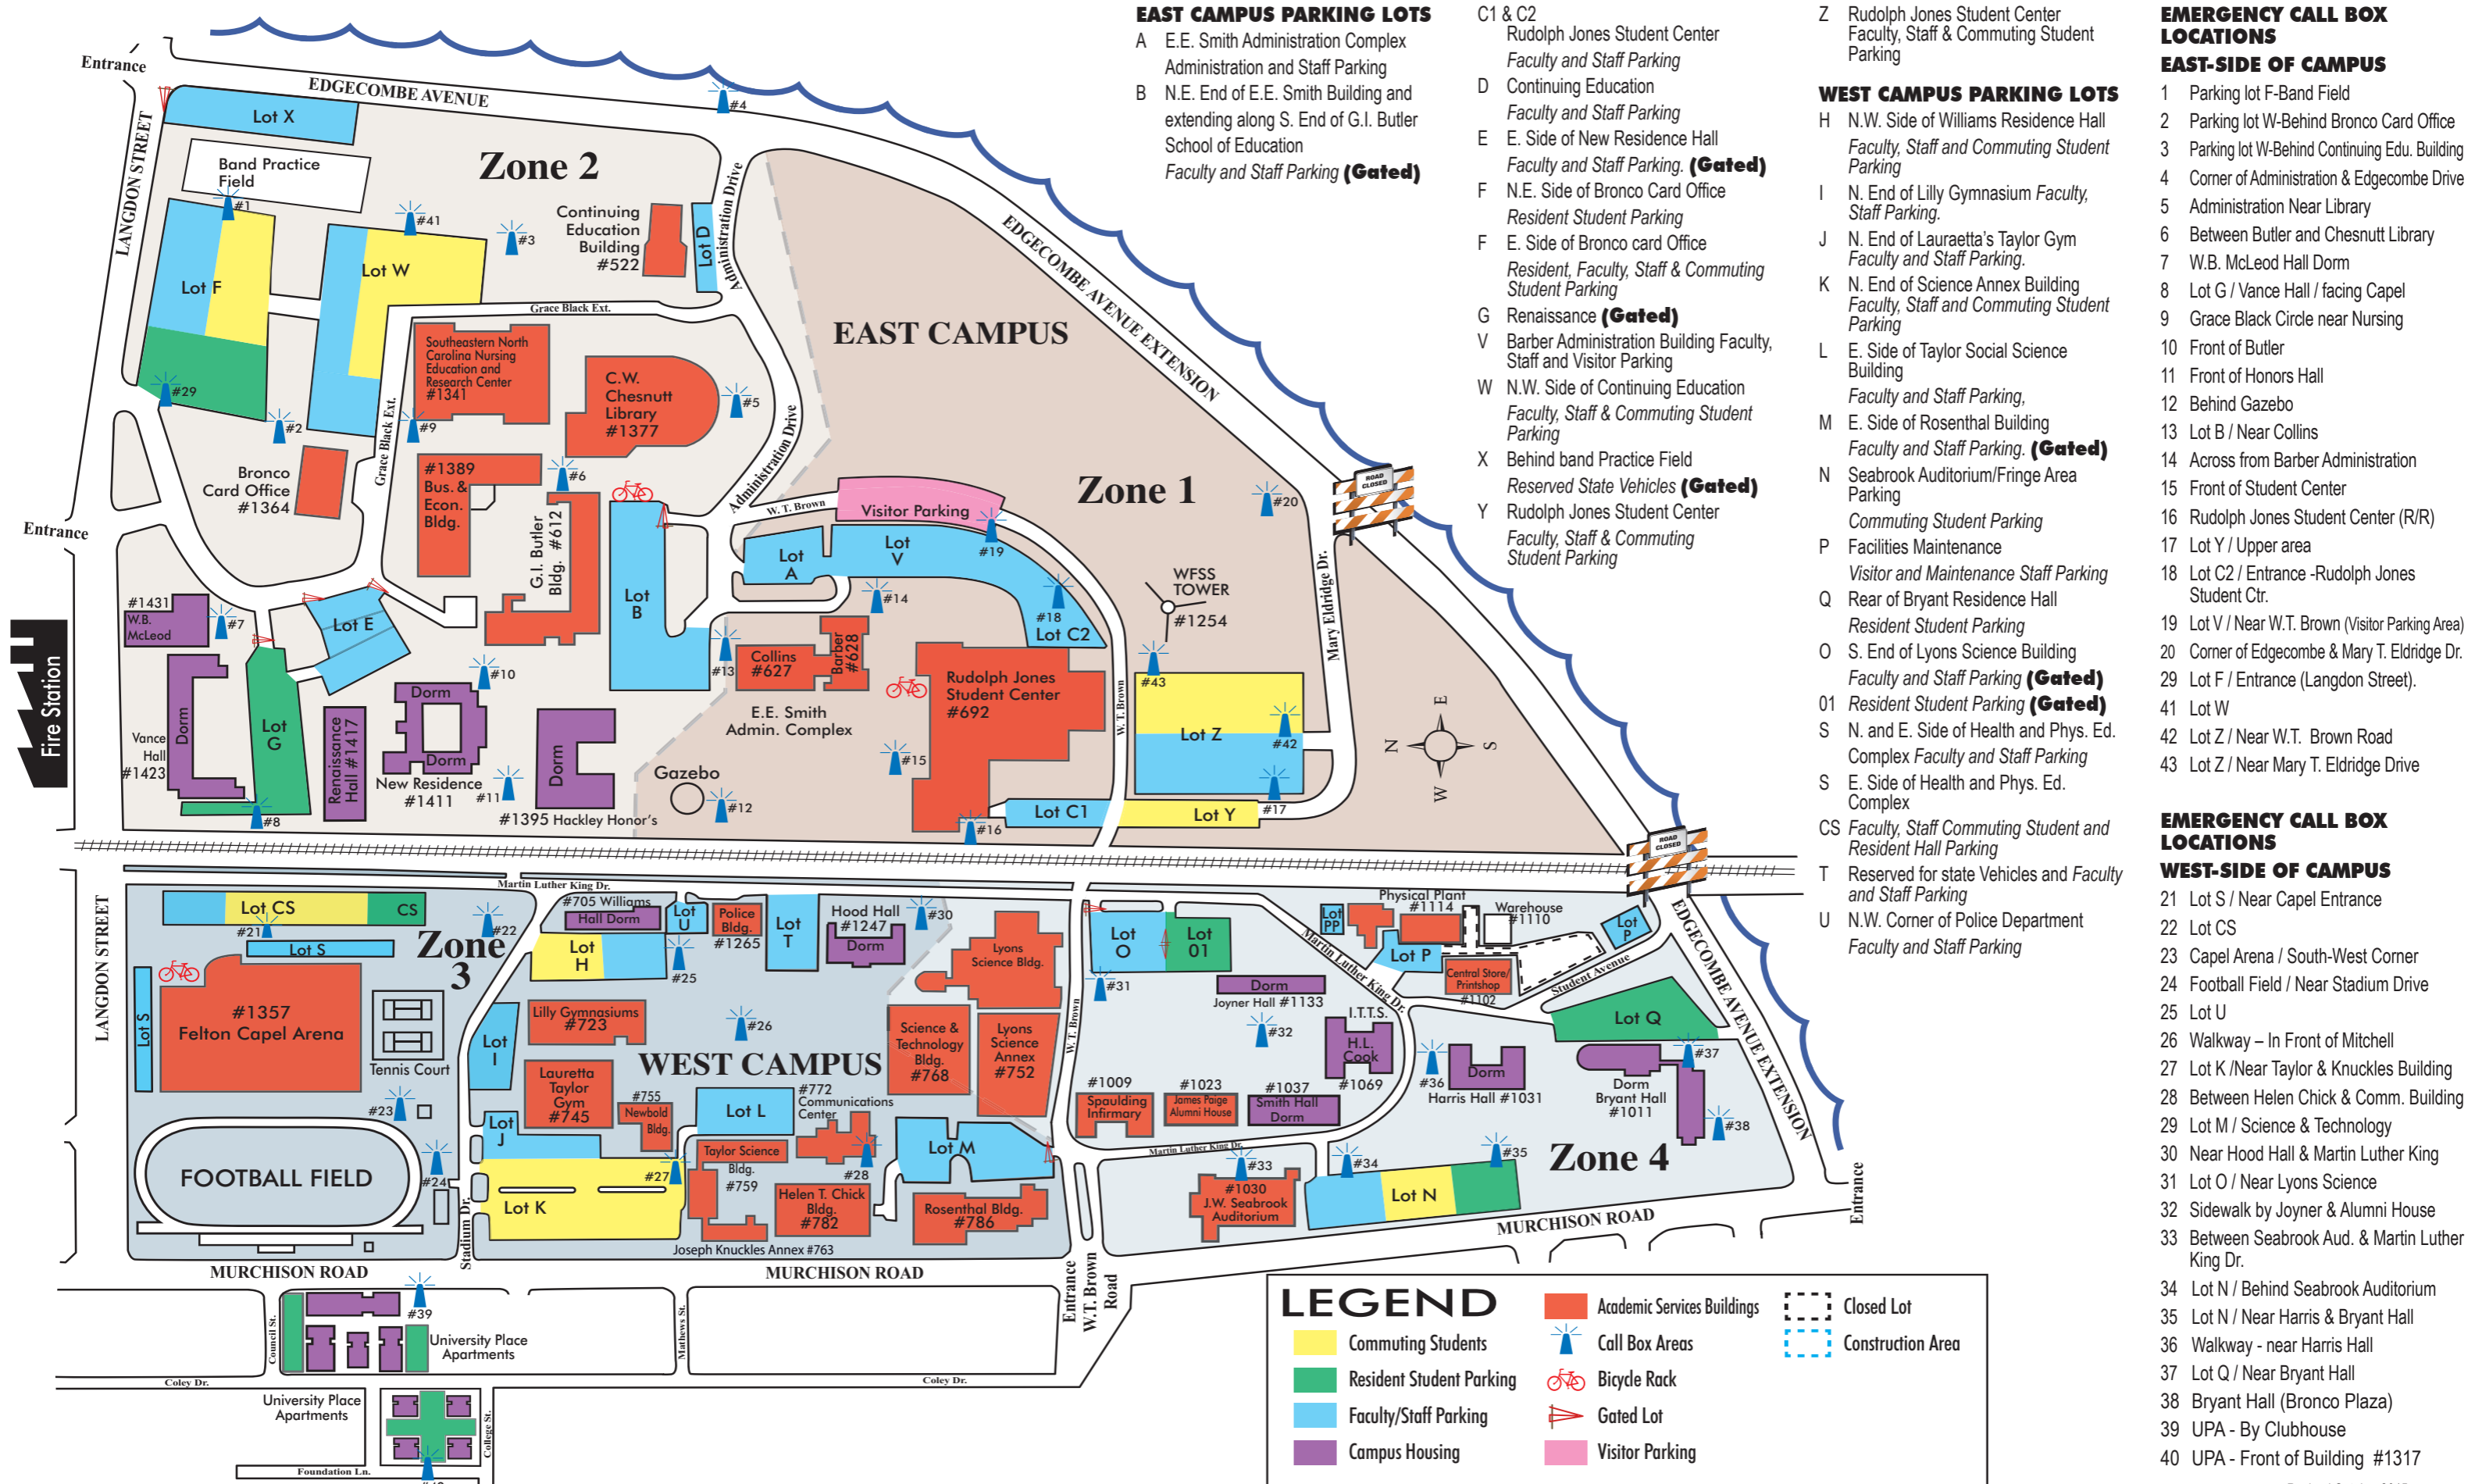

FAYETTEVILLE STATE UNIVERSITY CAMPUS

EAST CAMPUS PARKING LOTS

- A E.E. Smith Administration Complex Administration and Staff Parking
- B N.E. End of E.E. Smith Building and extending along S. End of G.I. Butler School of Education Faculty and Staff Parking **(Gated)**
- C1 & C2 Rudolph Jones Student Center Faculty and Staff Parking
- D Continuing Education Faculty and Staff Parking
- E E. Side of New Residence Hall Faculty and Staff Parking. **(Gated)**
- F N.E. Side of Bronco Card Office Resident Student Parking
- F E. Side of Bronco card Office Resident, Faculty, Staff & Commuting Student Parking
- G Renaissance **(Gated)**
- V Barber Administration Building Faculty, Staff and Visitor Parking
- W N.W. Side of Continuing Education Faculty, Staff & Commuting Student Parking
- X Behind band Practice Field Reserved State Vehicles **(Gated)**
- Y Rudolph Jones Student Center Faculty, Staff & Commuting Student Parking

WEST CAMPUS PARKING LOTS

- H N.W. Side of Williams Residence Hall Faculty, Staff and Commuting Student Parking
- I N. End of Lilly Gymnasium Faculty, Staff Parking.
- J N. End of Lauraetta's Taylor Gym Faculty and Staff Parking.
- K N. End of Science Annex Building Faculty, Staff and Commuting Student Parking
- L E. Side of Taylor Social Science Building Faculty and Staff Parking.
- M E. Side of Rosenthal Building Faculty and Staff Parking. **(Gated)**
- N Seabrook Auditorium/Fringe Area Commuting Student Parking
- P Facilities Maintenance Visitor and Maintenance Staff Parking
- Q Rear of Bryant Residence Hall Resident Student Parking
- O S. End of Lyons Science Building Faculty and Staff Parking **(Gated)**
- O1 Resident Student Parking **(Gated)**
- S N. and E. Side of Health and Phys. Ed. Complex Faculty and Staff Parking
- S E. Side of Health and Phys. Ed. Complex Faculty, Staff Commuting Student and Resident Hall Parking
- T Reserved for state Vehicles and Faculty and Staff Parking
- U N.W. Corner of Police Department Faculty and Staff Parking

EMERGENCY CALL BOX LOCATIONS

EAST-SIDE OF CAMPUS

1. 1 Parking lot F-Band Field
2. 2 Parking lot W-Behind Bronco Card Office
3. 3 Parking lot W-Behind Continuing Edu. Building
4. 4 Corner of Administration & Edgecombe Drive
5. 5 Administration Near Library
6. 6 Between Butler and Chesnut Library
7. 7 W.B. McLeod Hall Dorm
8. 8 Lot G / Vance Hall / facing Capel
9. 9 Grace Black Circle near Nursing
10. 10 Front of Butler
11. 11 Front of Honors Hall
12. 12 Behind Gazebo
13. 13 Lot B / Near Collins
14. 14 Across from Barber Administration
15. 15 Front of Student Center
16. 16 Rudolph Jones Student Center (R/R)
17. 17 Lot Y / Upper area
18. 18 Lot C2 / Entrance -Rudolph Jones Student Ctr.
19. 19 Lot V / Near W.T. Brown (Visitor Parking Area)
20. 20 Corner of Edgecombe & Mary T. Eldridge Dr.
21. 29 Lot F / Entrance (Langdon Street).
22. 41 Lot W
23. 42 Lot Z / Near W.T. Brown Road
24. 43 Lot Z / Near Mary T. Eldridge Drive

EMERGENCY CALL BOX LOCATIONS

WEST-SIDE OF CAMPUS