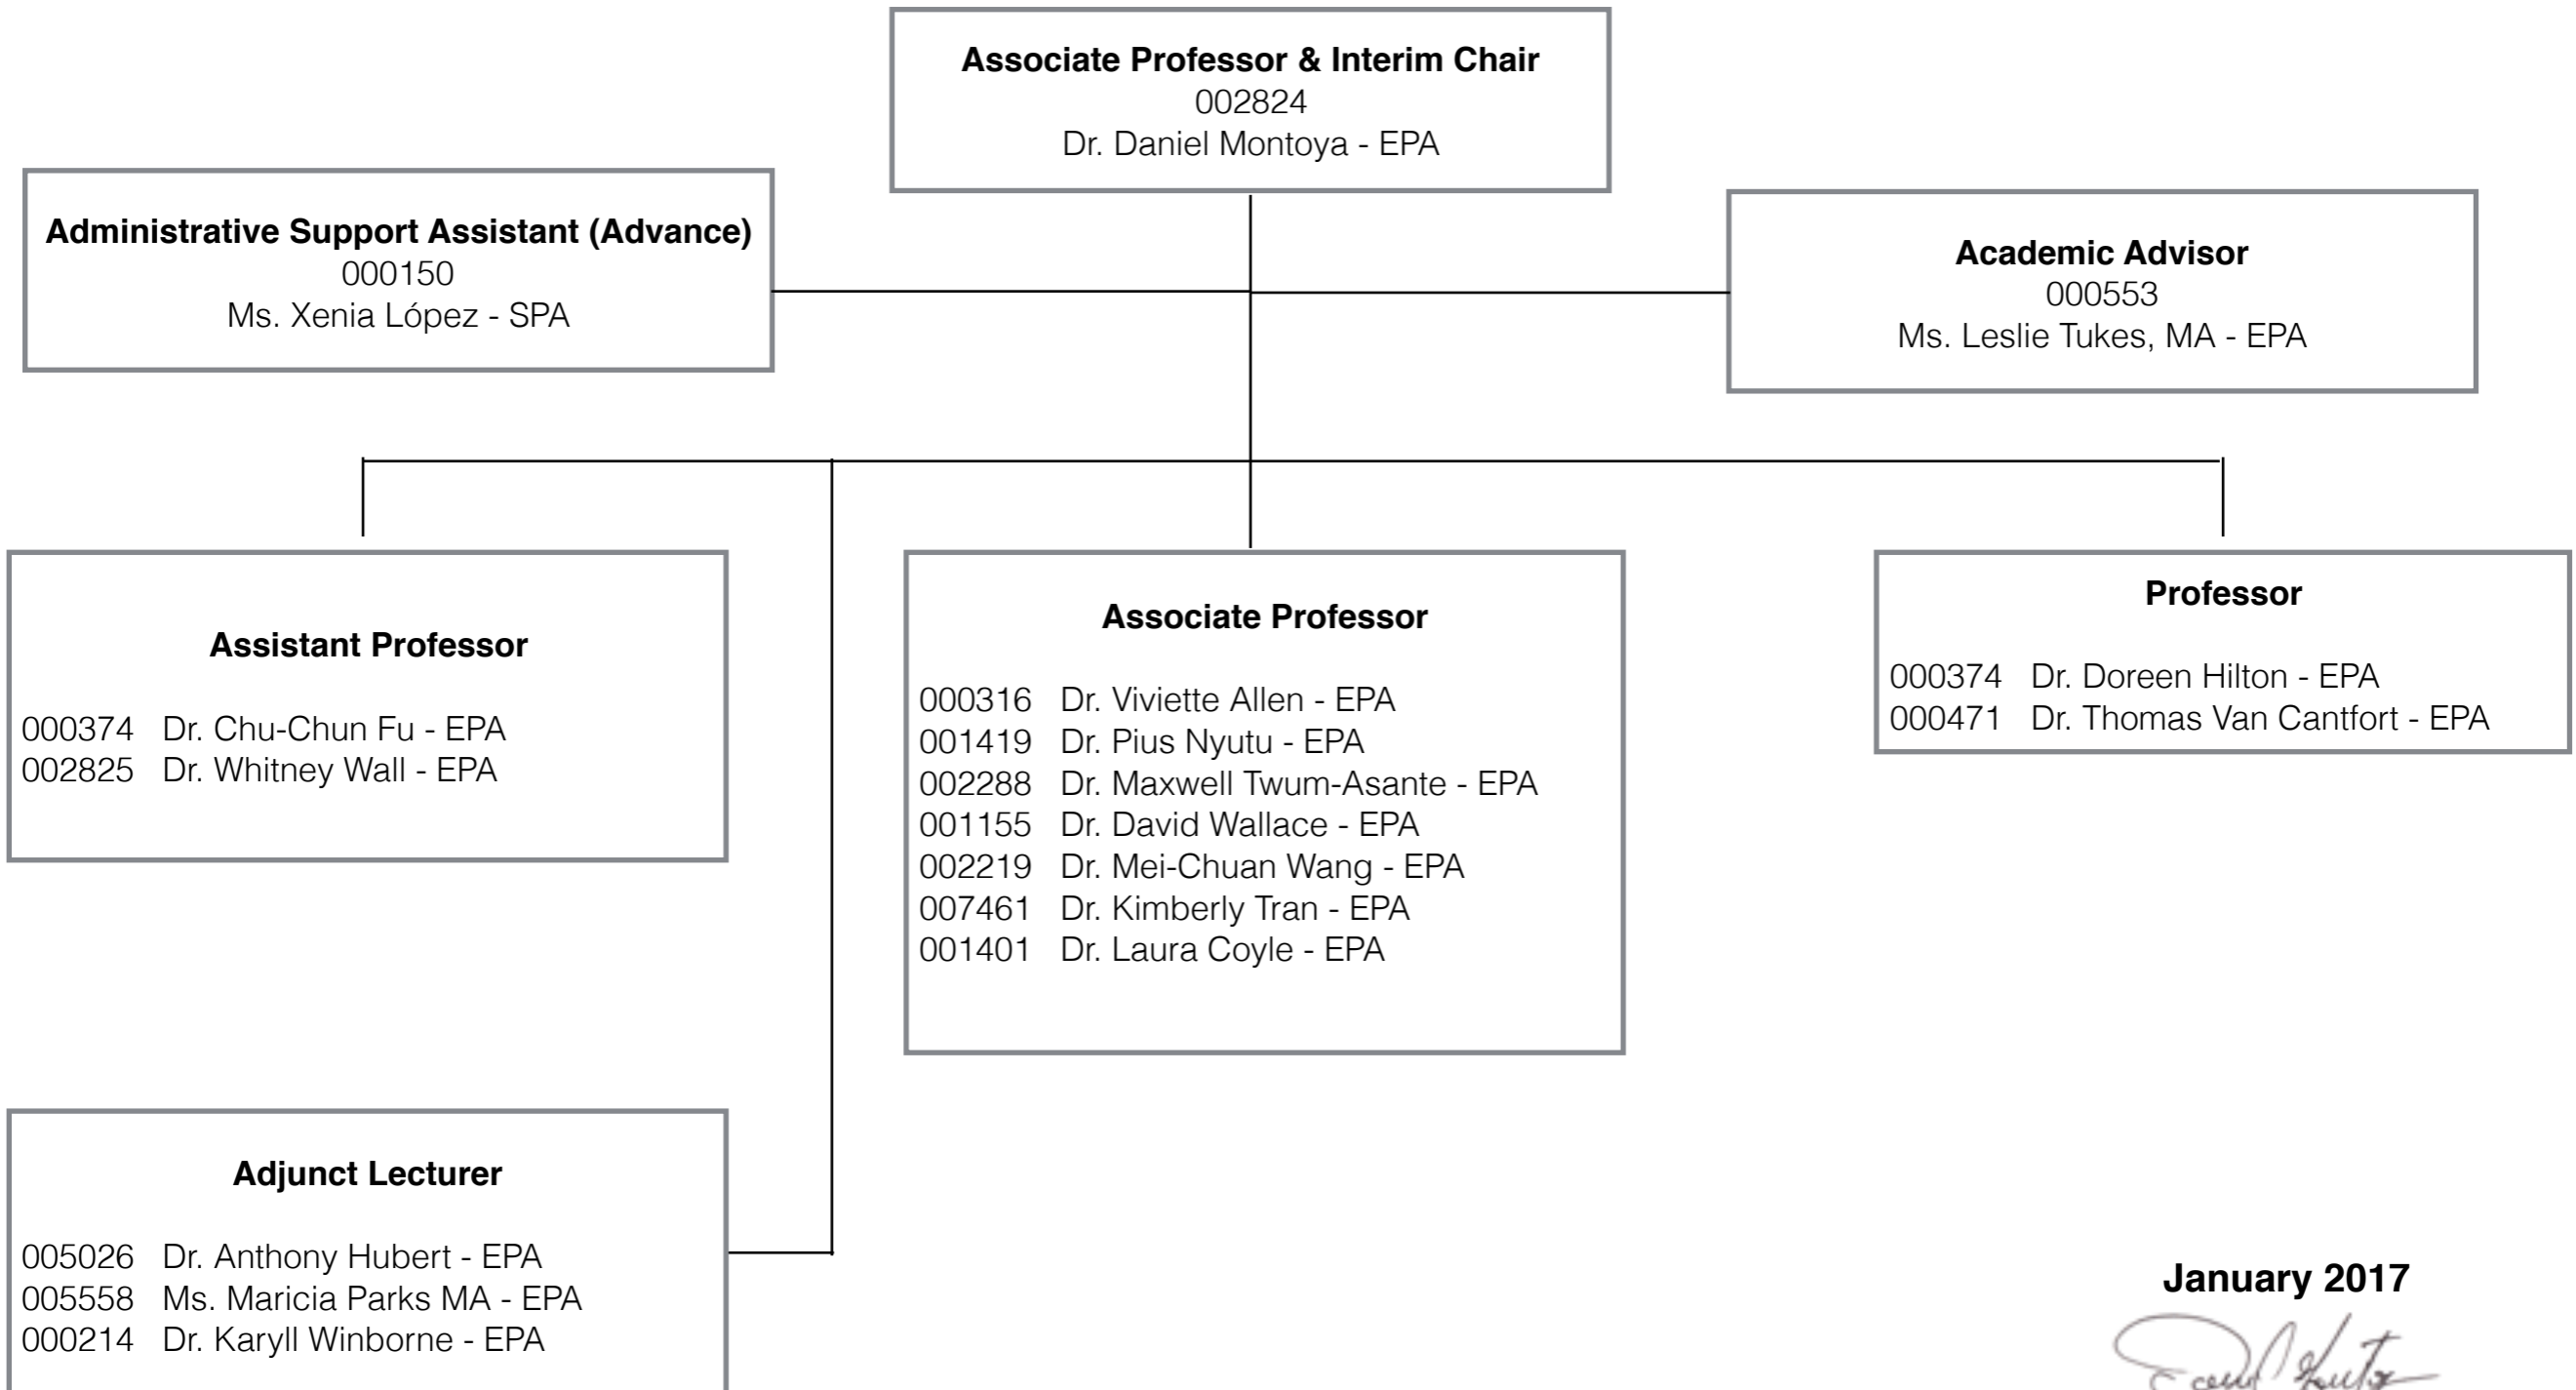

Fayetteville State University

College of Arts & Sciences

Department of Psychology

Organizational Chart

January 2017

Department Interim Chair