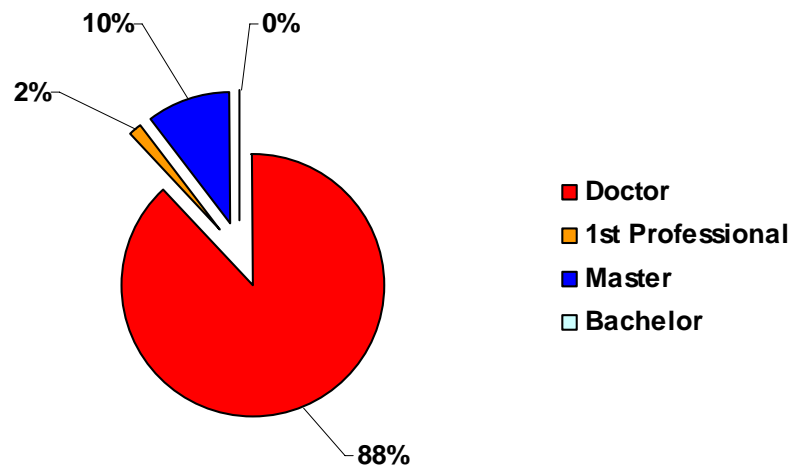

Fall 2006 Faculty Full-time By Degree

Degree	2006	Percentage
Doctor	162	88%
1st Professional	3	2%
Master	19	10%
Bachelor	0	0%
Total	184	100%