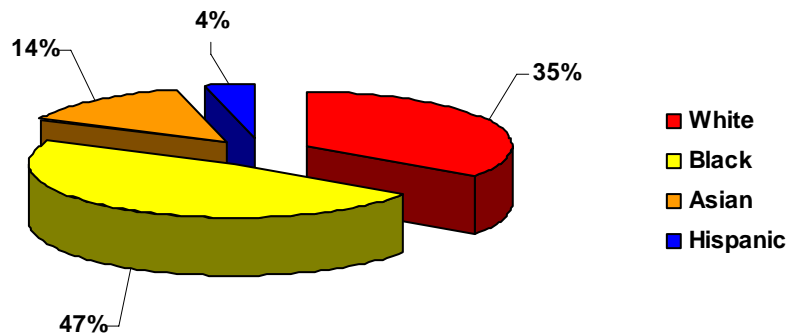

Fall 2006 Faculty Full-time By Gender

| Gender | 2006 | Percentage |
|--------|------|------------|
| Female | 70 | 38% |
| Male | 114 | 62% |
| Total | 184 | 100% |

By Race

| Race | 2006 | Percentage |
|----------|------|------------|
| White | 64 | 35% |
| Black | 87 | 47% |
| Asian | 26 | 14% |
| Hispanic | 7 | 4% |
| Total | 184 | 100% |

Fall 2006 Faculty Full-time By Tenure Status

| Status | 2006 | Percentage |
|--------------|------------|-------------|
| No Track | 12 | 7% |
| Retired | 0 | 0% |
| On Track | 101 | 54% |
| Tenure | 71 | 39% |
| Total | 184 | 100% |