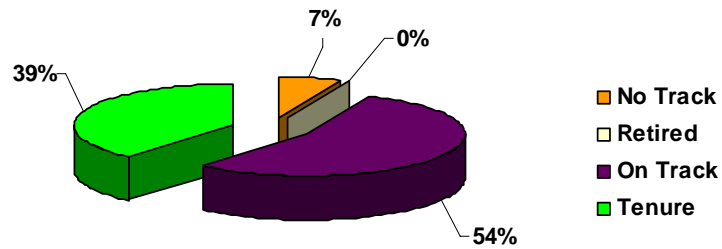

Fall 2006 Faculty Full-time By Gender

| Gender | 2006 | Percentage |
|--------|------|------------|
| Female | 70 | 38% |
| Male | 114 | 62% |
| Total | 184 | 100% |

By Race

| Race | 2006 | Percentage |
|----------|------|------------|
| White | 64 | 35% |
| Black | 87 | 47% |
| Asian | 26 | 14% |
| Hispanic | 7 | 4% |
| Total | 184 | 100% |

Fall 2006 Faculty Full-time By Tenure Status

| Status | 2006 | Percentage |
|--------------|------------|-------------|
| No Track | 12 | 7% |
| Retired | 0 | 0% |
| On Track | 101 | 54% |
| Tenure | 71 | 39% |
| Total | 184 | 100% |