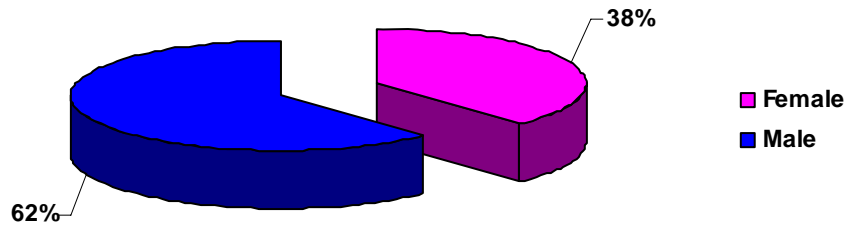

Fall 2006 Faculty Full-time By Gender

| Gender | 2006 | Percentage |
|--------|------|------------|
| Female | 70 | 38% |
| Male | 114 | 62% |
| Total | 184 | 100% |

By Race

| Race | 2006 | Percentage |
|----------|------|------------|
| White | 64 | 35% |
| Black | 87 | 47% |
| Asian | 26 | 14% |
| Hispanic | 7 | 4% |
| Total | 184 | 100% |

Fall 2006 Faculty Full-time By Tenure Status

| Status | 2006 | Percentage |
|--------------|------------|-------------|
| No Track | 12 | 7% |
| Retired | 0 | 0% |
| On Track | 101 | 54% |
| Tenure | 71 | 39% |
| Total | 184 | 100% |