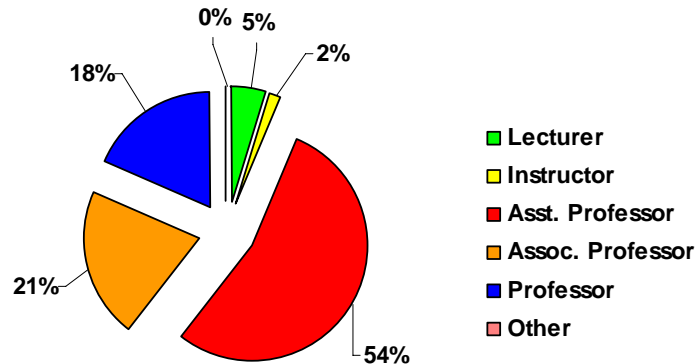

By Position

Position	2006	Percentage
Lecturer	9	5%
Instructor	3	2%
Asst. Professor	99	54%
Assoc. Professor	39	21%
Professor	34	18%
Other	0	0%
Total	184	100%