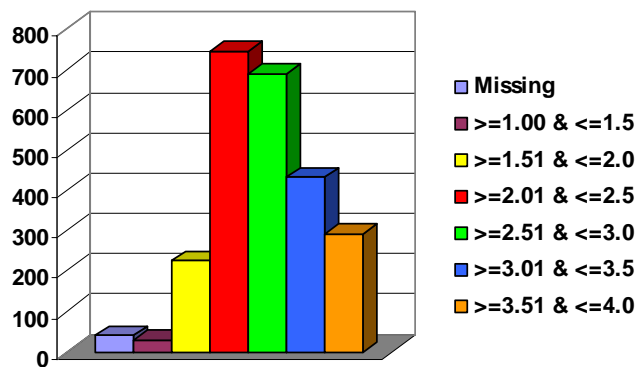

First-Time Freshmen Applicants Fall 2007 By Gender

Gender	Tally	Percentage
Female	1582	64.47%
Male	872	35.53%
Total	2454	100.00%

By Residency

Residency	Tally	Percentage
In-State	2082	84.84%
Out-of-State	372	15.16%
Total	2454	100.00%

First-Time Freshmen Applicants Fall 2007 By Age

Age	Tally	Percentage
<=18	1984	80.85%
19	376	15.32%
20	42	1.71%
21	12	0.49%
22-24	17	0.69%
25-40	19	0.77%
41-64	4	0.16%
Total	2454	100.00%

By High School GPA