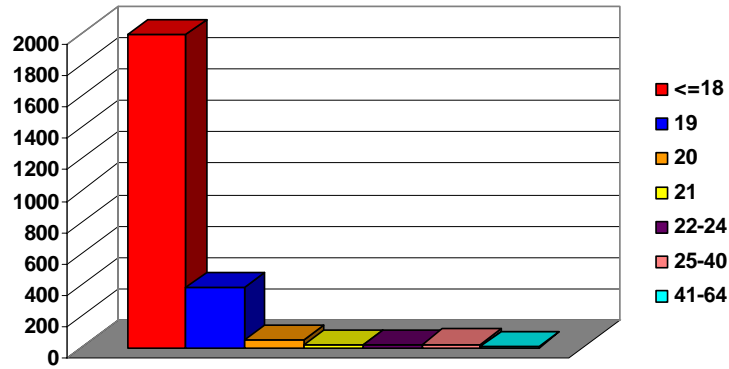

First-Time Freshmen Applicants Fall 2007 By Gender

Gender	Tally	Percentage
Female	1582	64.47%
Male	872	35.53%
Total	2454	100.00%

By Residency

Residency	Tally	Percentage
In-State	2082	84.84%
Out-of-State	372	15.16%
Total	2454	100.00%

First-Time Freshmen Applicants Fall 2007 By Age

Age	Tally	Percentage
<=18	1984	80.85%
19	376	15.32%
20	42	1.71%
21	12	0.49%
22-24	17	0.69%
25-40	19	0.77%
41-64	4	0.16%
Total	2454	100.00%

By High School GPA