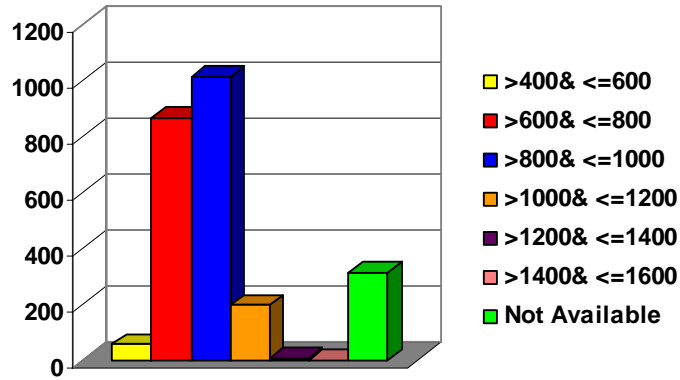

First-Time Freshmen Applicants Fall 2007 By Combined SAT Score

Combined SAT Score	Tally	Percentage
>400 & <=600	57	2.32%
>600 & <=800	867	35.33%
>800 & <=1000	1012	41.24%
>1000 & <=1200	198	8.07%
>1200 & <=1400	7	0.29%
>1400 & <=1600	1	0.04%
Not Available	312	12.71%
Total	2454	100.00%