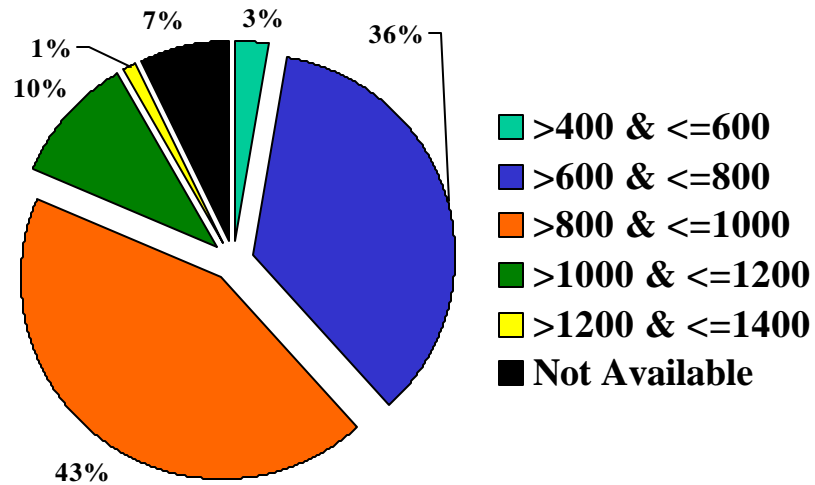

Fayetteville State University
Fayetteville, North Carolina

Freshmen Applicants Combined SAT Score
Fall 2002

SAT Score	Tally	Percentage
>400 & <= 600	52	3%
>600 & <= 800	681	36%
>800 & <= 1000	822	43%
>1000 & <= 1200	197	10%
>1200 & <= 1400	21	1%