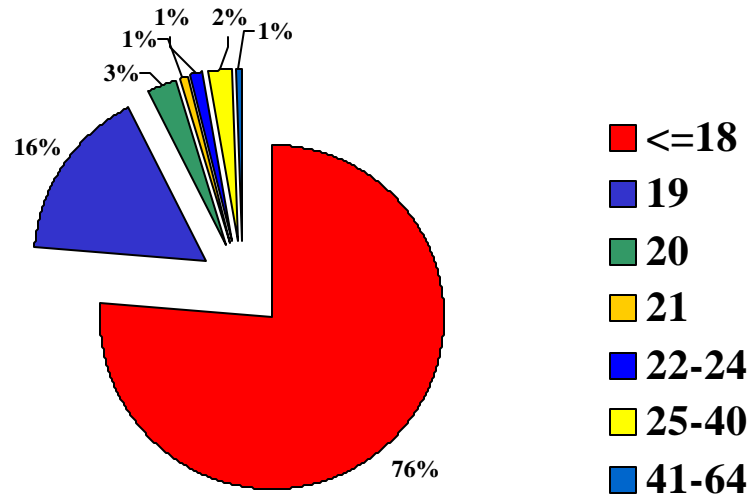

Race	Tally	Percentage
White	126	7%
Black	1702	89%
American Indian	6	<1%
Asian	21	1%
Hispanic	42	2%
Missing	7	<1%
Non-Res Alien	6	<1%

Fayetteville State University
Fayetteville, North Carolina

Freshmen Applicants By Gender
Fall 2002

Gender	Tally	Percentage
Male	700	37%
Female	1210	63%
Total	1910	100%

Fayetteville State University
Fayetteville, North Carolina

Freshmen Applicants By Age
Fall 2002

Age	Tally	Percentage
18	1461	76%
19	306	16%
20	54	3%
21	14	1%
22-24	23	1%
25-40	42	2%
41-64	10	<1%