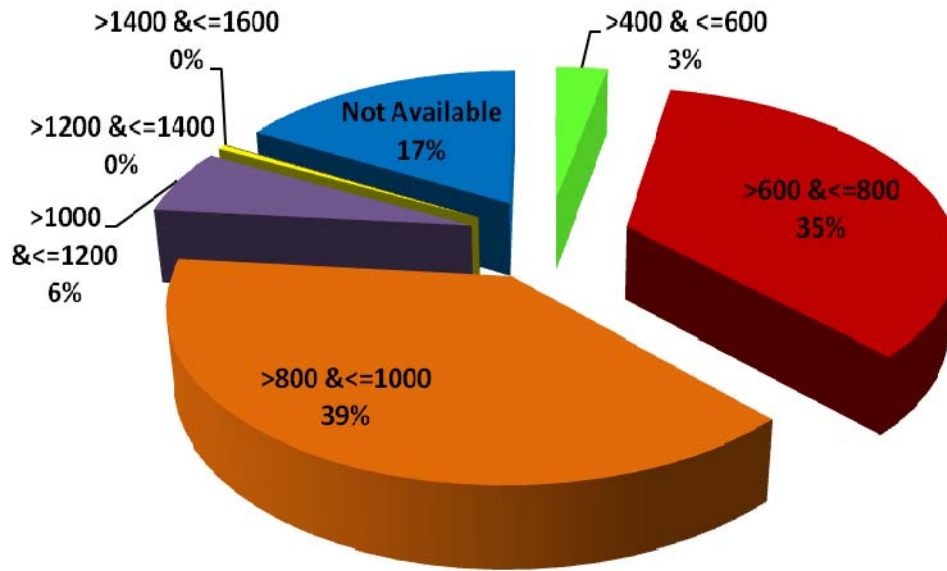

First Time Freshman Applicants Fall 2010 By Age

Age	Tally	Percentage
<=18	1974	76%
19	491	19%
20	57	2%
21	20	1%
22-24	22	1%
25-40	24	1%
41-64	8	0%
Total	2596	100%

By High School GPA

HS GPA	Tally	Percentage
>0.00 & <=1.0	2	0%
>=1.0 & <=1.5	45	2%
>=1.5 & <=2.0	334	13%
>=2.0 & <=2.5	672	26%
>=2.5 & <=3.0	702	27%
>=3.0 & <=3.5	490	19%
>=3.5 & <=4.0	310	12%
Missing	41	1%
Total	2596	100%

First Time Freshman Applicants Fall 2010 By Combined SAT

Combined SAT	Tally	Percentage
>400 <=600	79	3%
>600 <=800	904	35%
>800 <=1000	1006	39%
>1000 <=1200	163	6%
>1200 <=1400	12	0%
>1400 <=1600	1	0%
Not Available	431	17%
Total	2596	100%