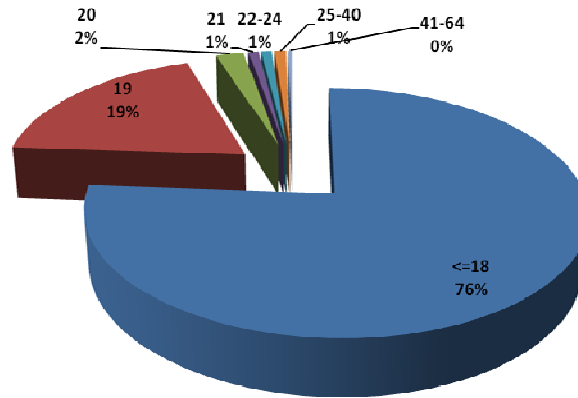

First Time Freshman Applicants Fall 2010 By Gender

Gender	Tally	Percentage
Male	1017	39%
Female	1579	61%
Total	2596	100%

By Residency

Residency	Tally	Percentage
In-State	2024	78%
Out-of-State	572	22%
Total	2596	100%

First Time Freshman Applicants Fall 2010 By Age

Age	Tally	Percentage
<=18	1974	76%
19	491	19%
20	57	2%
21	20	1%
22-24	22	1%
25-40	24	1%
41-64	8	0%
Total	2596	100%

By High School GPA

HS GPA	Tally	Percentage
>0.00 & <=1.0	2	0%
>=1.0 & <=1.5	45	2%
>=1.5 & <=2.0	334	13%
>=2.0 & <=2.5	672	26%
>=2.5 & <=3.0	702	27%
>=3.0 & <=3.5	490	19%
>=3.5 & <=4.0	310	12%
Missing	41	1%
Total	2596	100%