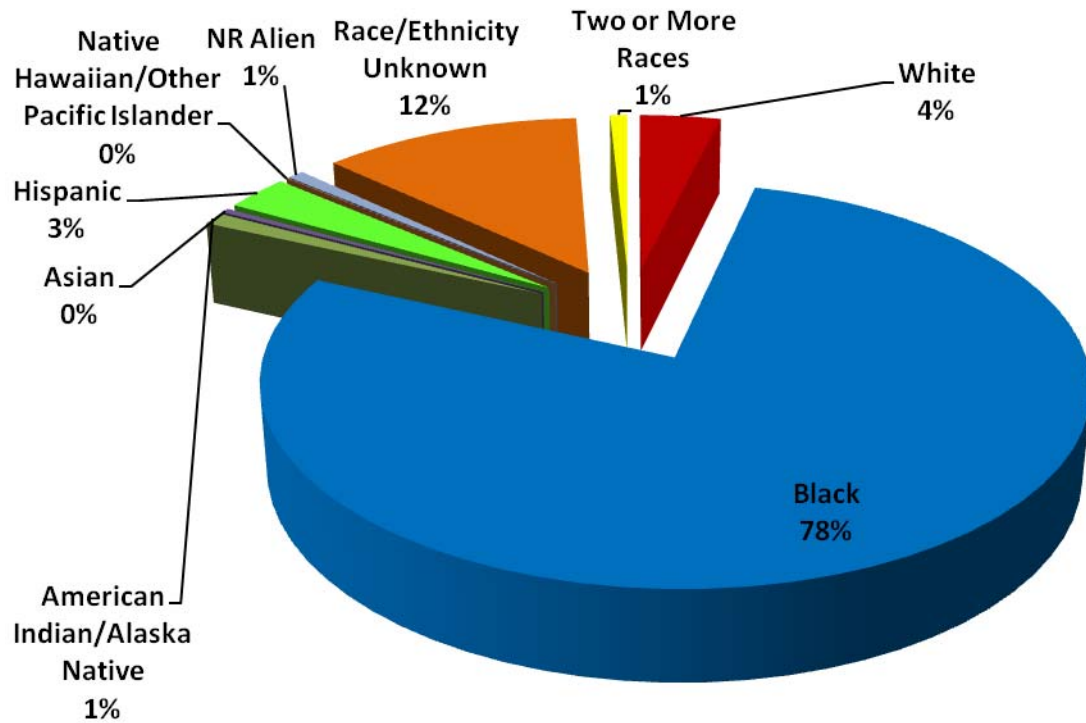

First Time Freshman Applicants Fall 2010 Race

Race	Tally	Percentage
White	99	4%
Black	2023	78%
American Indian/Alaska Native	27	1%
Asian	10	0%
Hispanic	78	3%
Native Hawaiian/Other Pacific Islander	1	0%
NR Alien	20	1%
Race/Ethnicity Unknown	317	12%
Two or More Races	21	1%
Total	2596	100%