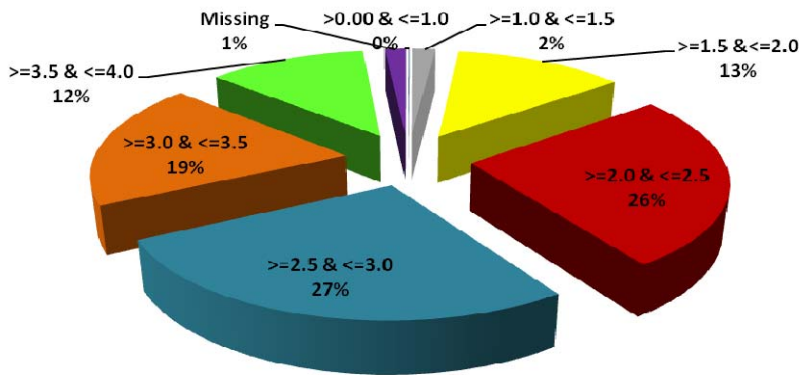

First Time Freshman Applicants Fall 2010 By Gender

Gender	Tally	Percentage
Male	1017	39%
Female	1579	61%
Total	2596	100%

By Residency

Residency	Tally	Percentage
In-State	2024	78%
Out-of-State	572	22%
Total	2596	100%

First Time Freshman Applicants Fall 2010 By Age

Age	Tally	Percentage
<=18	1974	76%
19	491	19%
20	57	2%
21	20	1%
22-24	22	1%
25-40	24	1%
41-64	8	0%
Total	2596	100%

By High School GPA

HS GPA	Tally	Percentage
>0.00 & <=1.0	2	0%
>=1.0 & <=1.5	45	2%
>=1.5 & <=2.0	334	13%
>=2.0 & <=2.5	672	26%
>=2.5 & <=3.0	702	27%
>=3.0 & <=3.5	490	19%
>=3.5 & <=4.0	310	12%
Missing	41	1%
Total	2596	100%