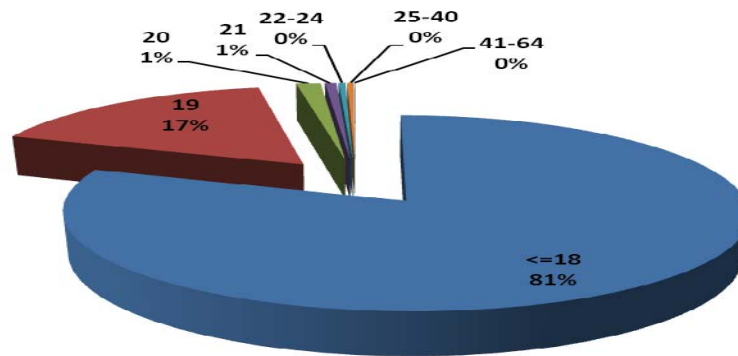

First Time Freshman Applicants Fall 2008 By Gender

Gender	Tally	Percentage
Male	839	36%
Female	1,522	64%
Total	2,361	100%

By Residency

Residency	Tally	Percentage
In-State	1,858	79%
Out-of-State	503	21%
Total	2,361	100%

First Time Freshman Applicants Fall 2008 By Age

Age	Tally	Percentage
≤18	1,899	81%
19	396	17%
20	32	1%
21	15	1%
22-24	9	0%
25-40	9	0%
41-64	1	0%
Total	2,361	100%

By High School GPA

HS GPA	Tally	Percentage
≥1.00 & ≤1.5	41	2%
≥1.5 & ≤2.0	255	11%
≥2.0 & ≤2.5	559	23%
≥2.5 & ≤3.0	590	25%
≥3.0 & ≤3.5	489	21%
≥3.5 & ≤4.0	377	16%
Missing	50	2%
Total	2,361	100%