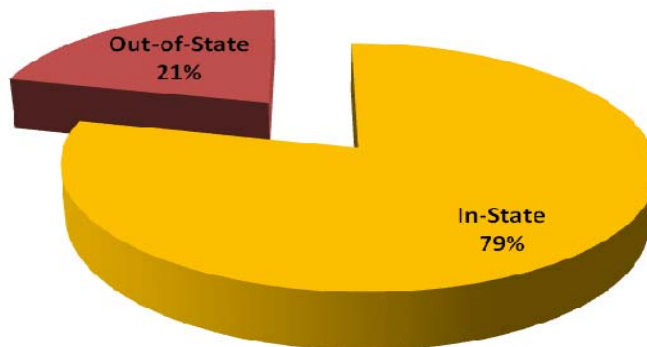

First Time Freshman Applicants Fall 2008 By Gender

Gender	Tally	Percentage
Male	839	36%
Female	1,522	64%
Total	2,361	100%

By Residency

Residency	Tally	Percentage
In-State	1,858	79%
Out-of-State	503	21%
Total	2,361	100%

First Time Freshman Applicants Fall 2008 By Age

Age	Tally	Percentage
≤18	1,899	81%
19	396	17%
20	32	1%
21	15	1%
22-24	9	0%
25-40	9	0%
41-64	1	0%
Total	2,361	100%

By High School GPA

HS GPA	Tally	Percentage
≥1.00 & ≤1.5	41	2%
≥1.5 & ≤2.0	255	11%
≥2.0 & ≤2.5	559	23%
≥2.5 & ≤3.0	590	25%
≥3.0 & ≤3.5	489	21%
≥3.5 & ≤4.0	377	16%
Missing	50	2%
Total	2,361	100%