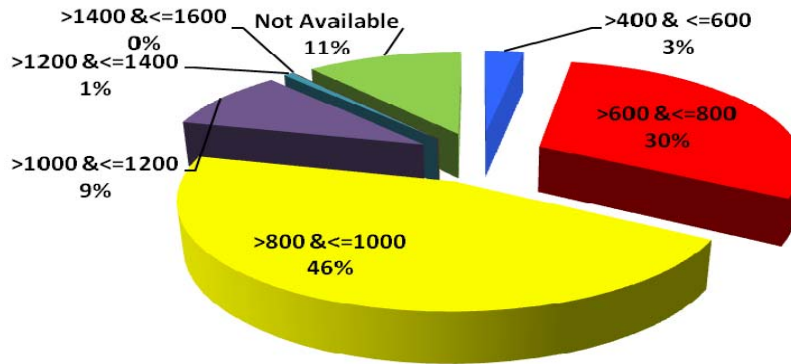

First Time Freshman Applicants Fall 2008 By Gender

Gender	Tally	Percentage
Male	839	36%
Female	1,522	64%
Total	2,361	100%

By Residency

Residency	Tally	Percentage
In-State	1,858	79%
Out-of-State	503	21%
Total	2,361	100%

First Time Freshman Applicants Fall 2008 By Age

Age	Tally	Percentage
≤18	1,899	81%
19	396	17%
20	32	1%
21	15	1%
22-24	9	0%
25-40	9	0%
41-64	1	0%
Total	2,361	100%

By High School GPA

HS GPA	Tally	Percentage
≥1.00 & ≤1.5	41	2%
≥1.5 & ≤2.0	255	11%
≥2.0 & ≤2.5	559	23%
≥2.5 & ≤3.0	590	25%
≥3.0 & ≤3.5	489	21%
≥3.5 & ≤4.0	377	16%
Missing	50	2%
Total	2,361	100%

First Time Freshman Applicants Fall 2008 By Combined SAT

Combined SAT	Tally	Percentage
>400 & <=600	67	3%
>600 & <=800	716	30%
>800 & <=1000	1,077	46%
>1000 & <=1200	220	9%
>1200 & <=1400	16	1%
>1400 & <=1600	0	0%
Not Available	265	11%
Total	2,361	100%