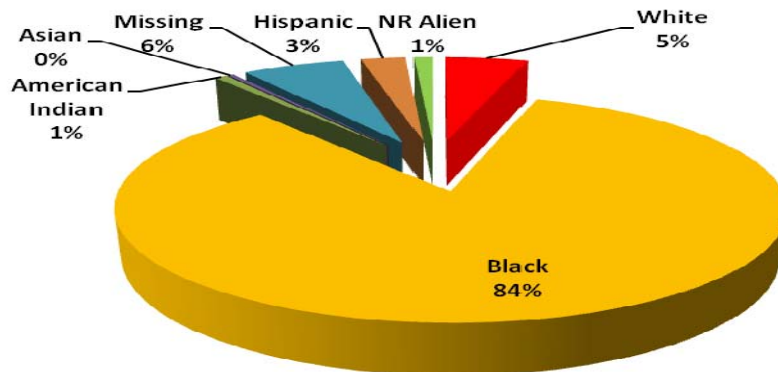

First Time Freshman Applicants Fall 2008 By Age

Age	Tally	Percentage
≤18	1,899	81%
19	396	17%
20	32	1%
21	15	1%
22-24	9	0%
25-40	9	0%
41-64	1	0%
Total	2,361	100%

By High School GPA

HS GPA	Tally	Percentage
≥1.00 & ≤1.5	41	2%
≥1.5 & ≤2.0	255	11%
≥2.0 & ≤2.5	559	23%
≥2.5 & ≤3.0	590	25%
≥3.0 & ≤3.5	489	21%
≥3.5 & ≤4.0	377	16%
Missing	50	2%
Total	2,361	100%

By Race

Race	Tally	Percentage
White	116	5 %
Black	1,988	84%
American Indian	17	1%
Asian	8	0%
Missing	143	6%
Hispanic	63	3%
NR Alien	26	1%
Total	2,361	100%