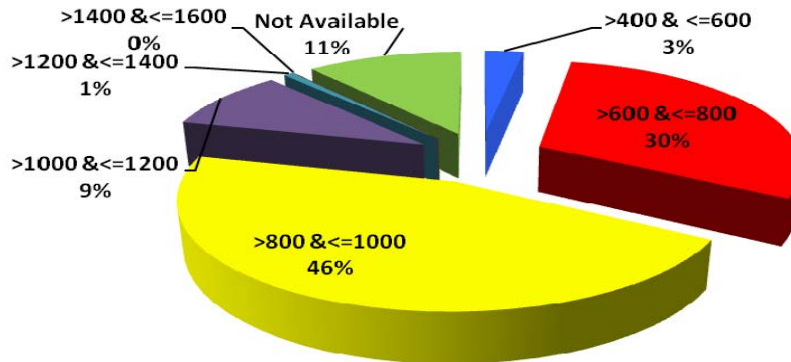

First Time Freshman Applicants Fall 2008 By Gender

Gender	Tally	Percentage
Male	839	36%
Female	1,522	64%
Total	2,361	100%

By Residency

Residency	Tally	Percentage
In-State	1,858	79%
Out-of-State	503	21%
Total	2,361	100%

First Time Freshman Applicants Fall 2008 By Age

Age	Tally	Percentage
≤18	1,899	81%
19	396	17%
20	32	1%
21	15	1%
22-24	9	0%
25-40	9	0%
41-64	1	0%
Total	2,361	100%

By High School GPA

HS GPA	Tally	Percentage
≥1.00 & ≤1.5	41	2%
≥1.5 & ≤2.0	255	11%
≥2.0 & ≤2.5	559	23%
≥2.5 & ≤3.0	590	25%
≥3.0 & ≤3.5	489	21%
≥3.5 & ≤4.0	377	16%
Missing	50	2%
Total	2,361	100%

First Time Freshman Applicants Fall 2008 By Combined SAT

Combined SAT	Tally	Percentage
>400 & <=600	67	3%
>600 & <=800	716	30%
>800 & <=1000	1,077	46%
>1000 & <=1200	220	9%
>1200 & <=1400	16	1%
>1400 & <=1600	0	0%
Not Available	265	11%
Total	2,361	100%