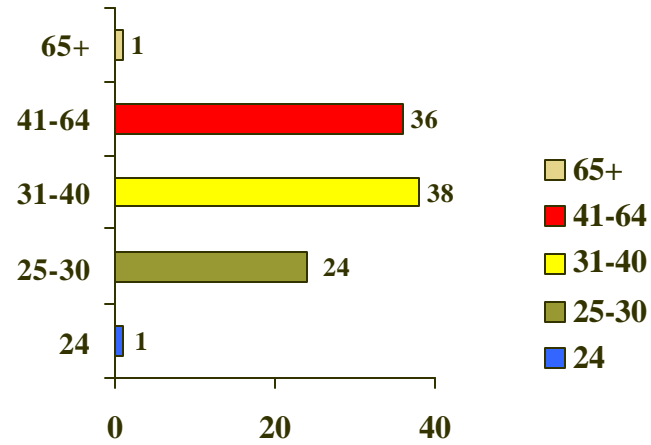

First-Time Graduate Applicants Gender Status
Fall 2002

Status	Tally	Percentage
Female	46	64%
Male	26	36%
Total	72	100%

Fayetteville State University
Fayetteville, North Carolina

First-Time Graduate Applicants Ethnic Status
Fall 2002

Status	Tally	Percentage
White	23	32%
Black	45	63%
Indian	1	1%
Hispanic	3	4%
Total	72	100%

Fayetteville State University
Fayetteville, North Carolina

First-Time Graduate Applicants By Age
Fall 2002

Age	Tally	Percentage
24	1	1%
25-30	17	24%
31-40	27	38%
41-64	26	36%
65+	1	1%
Total	72	100%