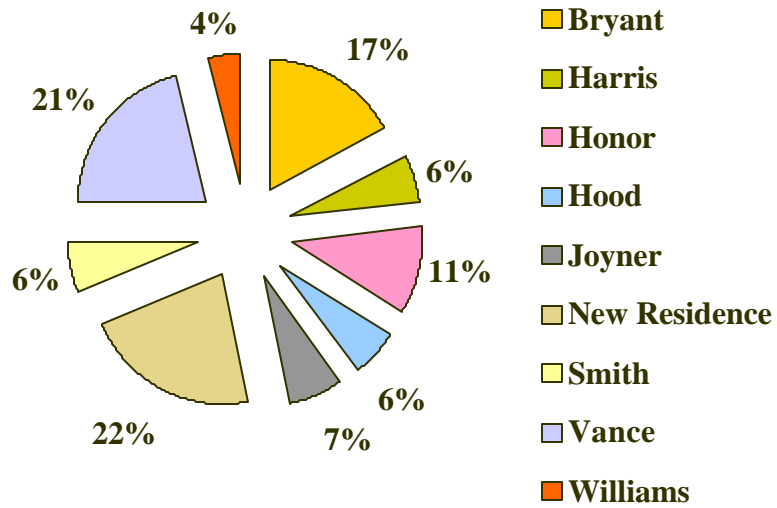

**Fayetteville State University
Fayetteville, North Carolina**

Residence Halls	Male	Female	Total
Bryant Hall	188	0	188
Harris Hall	0	70	70
Honor Hall	36	85	121
Hood Hall	0	64	64
Joyner Hall	0	77	77
New Residence Hall	0	250	250
Smith Hall	0	64	64
Vance Hall	234	0	234
Williams Hall	0	48	48
TOTALS	458	658	1116