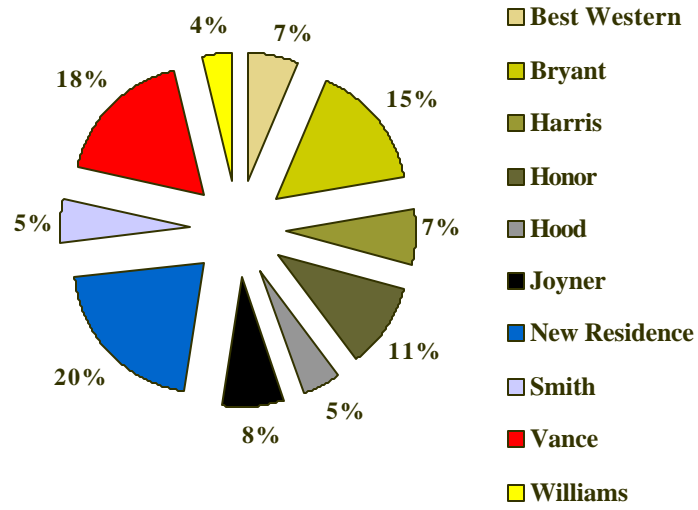

Fayetteville State University
Fayetteville, North Carolina

Fayetteville State University
Fayetteville, North Carolina

Residence Halls	Male	Female	Total
Best Western Facilities	0	80	80
Bryant Hall	83	107	190
Harris Hall	0	89	89
Honor Hall	32	100	132
Hood Hall	0	61	61
Joyner Hall	94	0	94
New Residence Hall	0	258	258
Smith Hall	66	0	66
Vance Hall	218	0	218
Williams Hall	0	46	46
TOTALS	493	741	1234