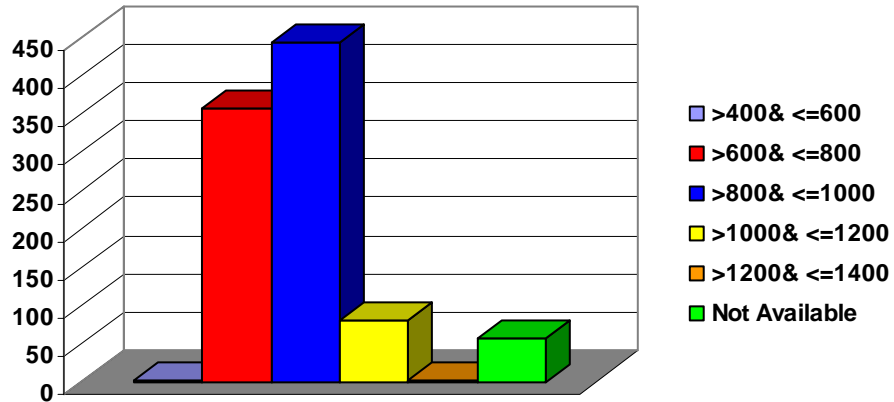

By Combined SAT Score

Combined SAT Score	Tally	Percentage
>400 & <=600	3	0.32%
>600 & <=800	357	37.90%
>800 & <=1000	442	46.92%
>1000 & <=1200	80	8.49%
>1200 & <=1400	3	0.32%
Not Available	57	6.05%
Total	942	100.00%