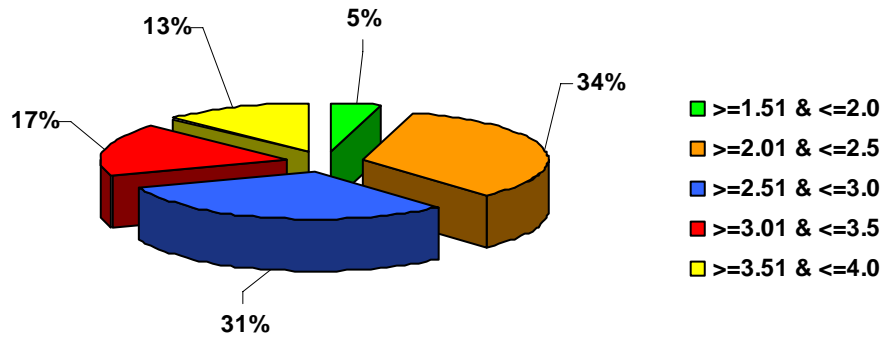

First-Time Freshmen Enrollment for Fall 2007 By Gender

Gender	Tally	Percentage
Female	593	62.95%
Male	349	37.05%
Total	942	100.00%

By Age

Age	Tally	Percentage
<=18	778	82.59%
19	134	14.23%
20	14	1.49%
21	5	0.53%
22-24	4	0.42%
25-40	5	0.53%
41-64	2	0.21%
Total	942	100.00%

First-Time Freshmen Enrollment By High School GPA

HS GPA	Tally	Percentage
>=1.51 & <=2.0	43	4.56%
>=2.01 & <=2.5	318	33.76%
>=2.51 & <=3.0	293	31.10%
>=3.01 & <=3.5	164	17.41%
>=3.51 & <=4.0	124	13.16%
Total	942	100.00%