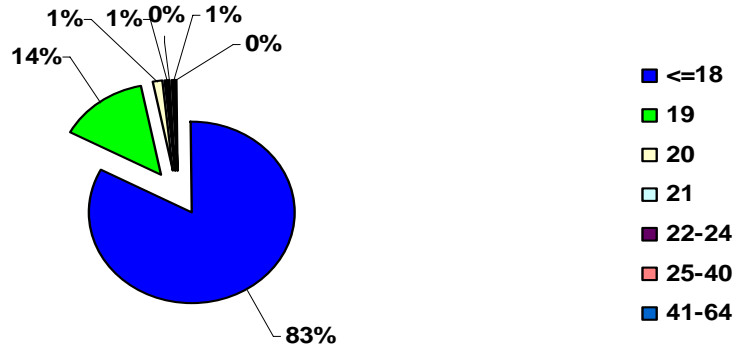

First-Time Freshmen Enrollment for Fall 2007 By Gender

Gender	Tally	Percentage
Female	593	62.95%
Male	349	37.05%
Total	942	100.00%

By Age

Age	Tally	Percentage
<=18	778	82.59%
19	134	14.23%
20	14	1.49%
21	5	0.53%
22-24	4	0.42%
25-40	5	0.53%
41-64	2	0.21%
Total	942	100.00%

First-Time Freshmen Enrollment By High School GPA

HS GPA	Tally	Percentage
>=1.51 & <=2.0	43	4.56%
>=2.01 & <=2.5	318	33.76%
>=2.51 & <=3.0	293	31.10%
>=3.01 & <=3.5	164	17.41%
>=3.51 & <=4.0	124	13.16%
Total	942	100.00%