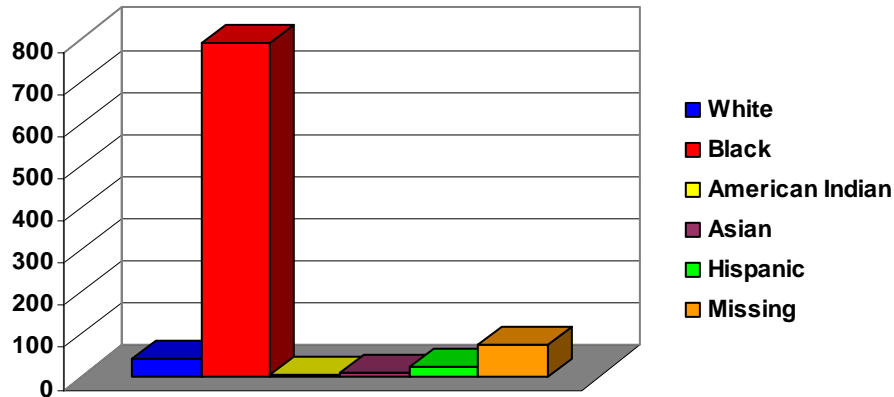

By Combined SAT Score

Combined SAT Score	Tally	Percentage
>400 & <=600	3	0.32%
>600 & <=800	357	37.90%
>800 & <=1000	442	46.92%
>1000 & <=1200	80	8.49%
>1200 & <=1400	3	0.32%
Not Available	57	6.05%
Total	942	100.00%

First-Time Freshmen Enrollment By Residency

Residence	Tally	Percentage
In-State	863	91.61%
Out-of-State	79	8.39%
Total	942	100.00%

By Race

Race	Tally	Percentage
White	44	4.67%
Black	792	84.08%
American Indian	3	0.32%
Asian	7	0.74%
Hispanic	23	2.44%
Missing	73	7.75%
Total	942	100.00%