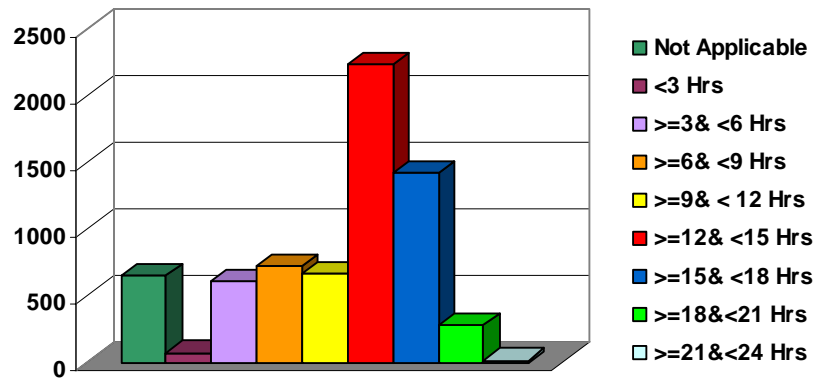

Total Student Enrollment for Fall 2007 By Semester Credit Hours

Credit Hours	Tally	Percentage
Not Applicable	653	9.76%
<3 Hrs	73	1.09%
>=3 & <6 Hrs	611	9.13%
>=6 & <9 Hrs	727	10.86%
>=9 & <12 Hrs	669	10.00%
>=12 & <15 Hrs	2239	33.46%
>=15 & <18 Hrs	1422	21.25%
>=18 & <21 Hrs	280	4.18%
>=21 & <24 Hrs	18	0.27%
Total	6692	100.00%