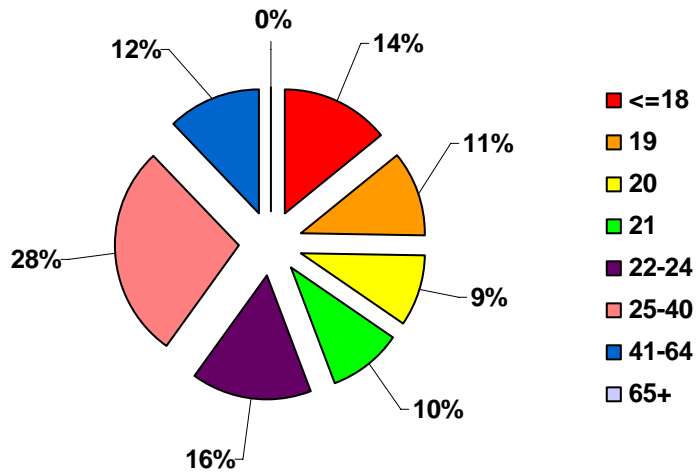

# Total Student Enrollment for Fall 2007 By Gender

Gender	Tally	Percentage
Female	4644	69.40%
Male	2048	30.60%
Total	6692	100.00%

## By Age

Age	Tally	Percentage
<=18	943	14.09%
19	751	11.22%
20	617	9.22%
21	636	9.50%
22-24	1060	15.84%
25-40	1869	27.93%
41-64	808	12.07%
65+	8	0.12%
Total	6692	100.00%