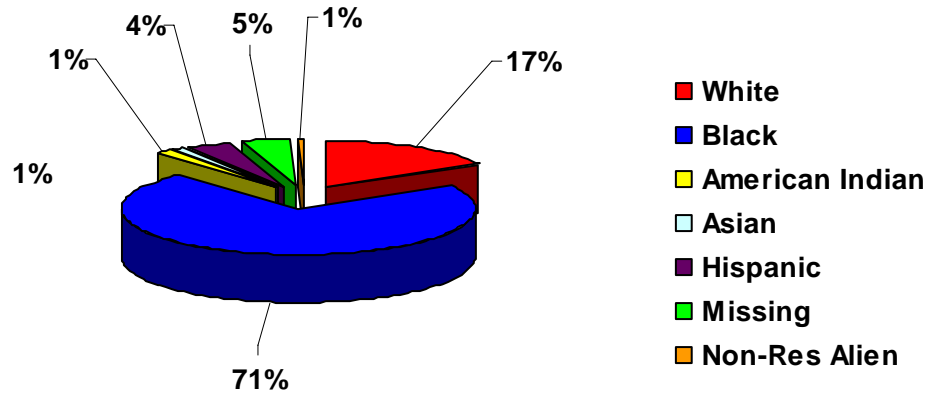

Total Student Enrollment for Fall 2007 By Race

Race	Tally	Percentage
White	1120	16.74%
Black	4799	71.71%
American Indian	76	1.14%
Asian	77	1.15%
Hispanic	278	4.15%
Missing	305	4.56%
Non-Res Alien	37	0.55%
Total	6692	100.00%