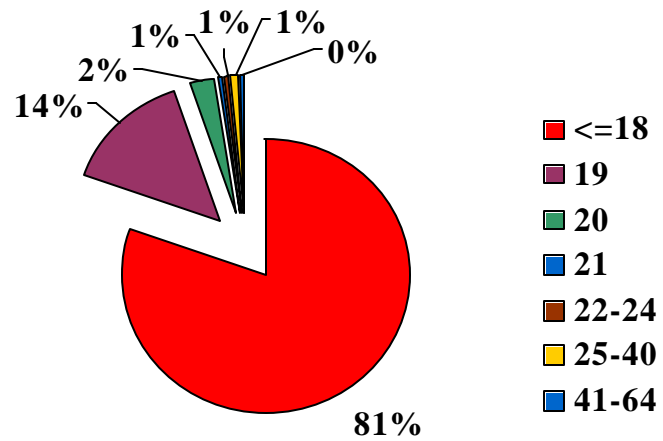

Enrolled Freshmen By Race
Fall 2003

Race	Tally	Percentage
White	65	8%
Black	697	87%
American Indian	3	<1%
Asian	9	1%
Hispanic	23	3%
Non-Res Alien	5	<1%
Total	802	100%

Fayetteville State University
Fayetteville, North Carolina

Enrolled Freshmen By Gender
Fall 2003

Gender	Tally	Percentage
Male	357	45%
Female	445	55%
Total	802	100%

Fayetteville State University
Fayetteville, North Carolina

Enrolled Freshmen By Age
Fall 2003

Age	Tally	Percentage
<=18	645	81%
19	116	14%
20	20	2%
21	6	1%
22-24	4	1%
25-40	9	1%
41-64	2	<1%
Total	802	100%