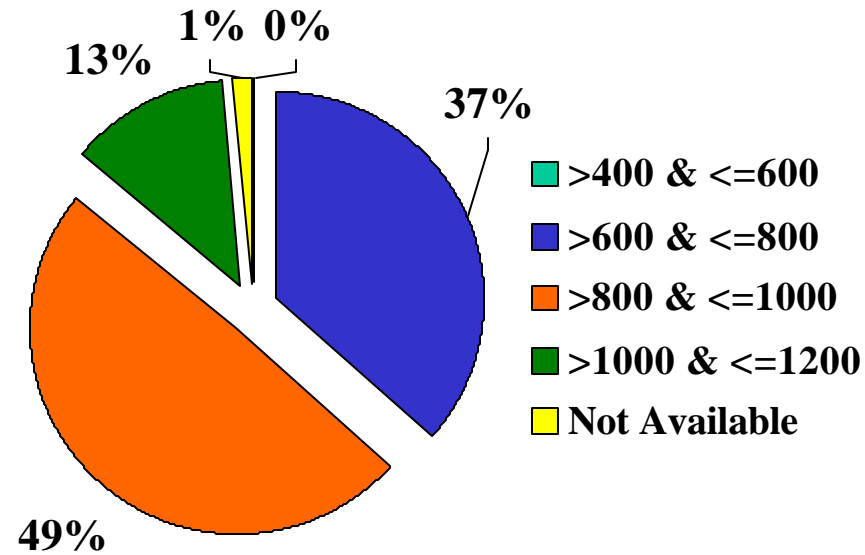

Enrolled Freshmen Combined SAT Score
Fall 2002

SAT Score	Tally	Percentage
>400 & <= 600	1	0%
>600 & <= 800	275	37%
>800 & <= 1000	368	49%
>1000 & <= 1200	96	13%
>1200 & <= 1400	10	1%
Total	750	100%