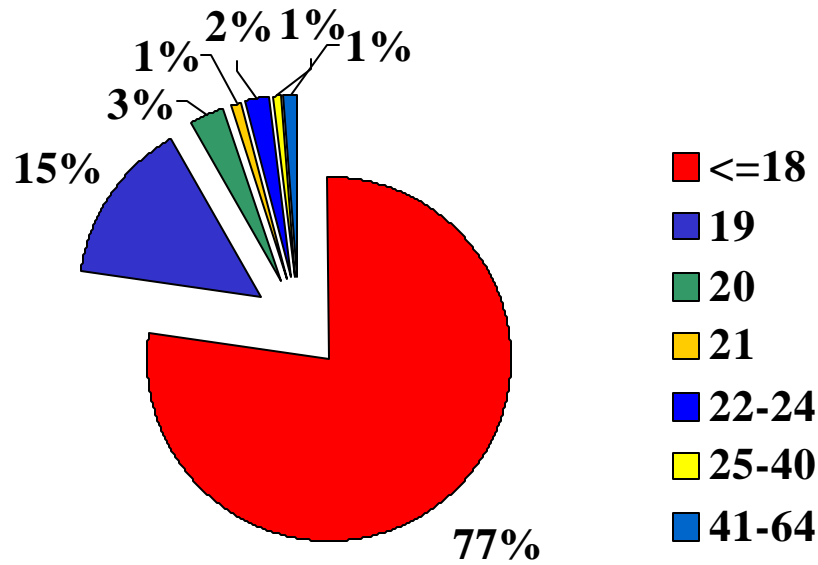

---

---

Fayetteville State University  
Fayetteville, North Carolina

---

---

**Enrolled Freshmen By Gender**  
Fall 2002

---

Gender	Tally	Percentage
Male	279	37%
Female	471	63%
Total	750	100%

---

---

---

**Enrolled Freshmen By Age**  
Fall 2002

---

Age	Tally	Percentage
18	582	77.60%
19	115	15.33%
20	23	3.07%
21	4	.53%
22-24	12	1.60%
25-40	9	1.20 %
41-64	5	.67%
Total	750	100%

---

Fayetteville State University  
Fayetteville, North Carolina