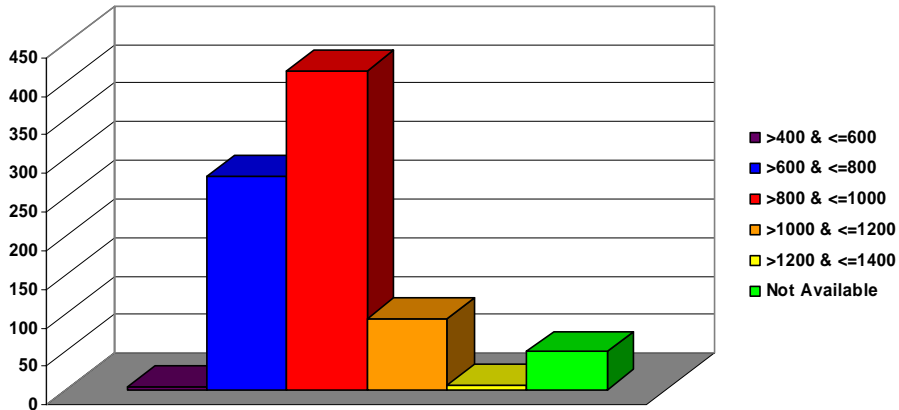

By Combined SAT Score

Combined SAT	Tally	Percentage
>400 & <=600	4	0.48%
>600 & <=800	276	32.90%
>800 & <=1000	413	49.23%
>1000 & <=1200	91	10.85%
>1200 & <=1400	6	0.72%
Not Available	49	5.84%
Total	839	100.00%