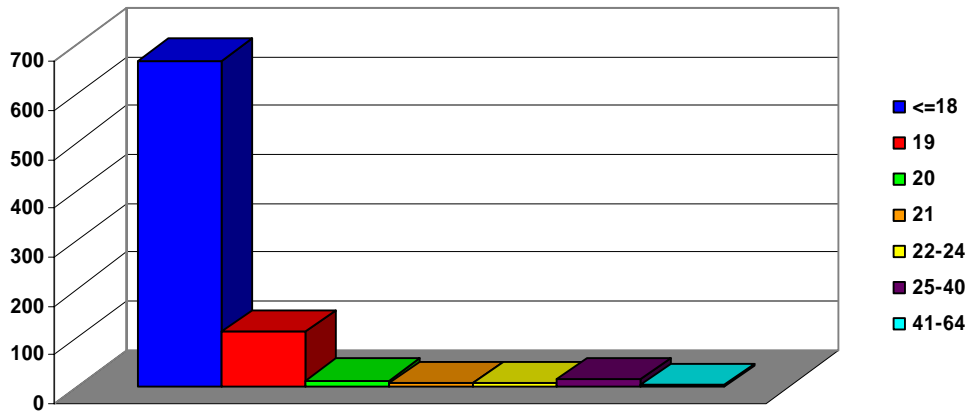

## First Time Freshmen Enrolled Fall 2006 By Gender

Gender	Tally	Percentage
Male	278	33.13%
Female	561	66.87%
Total	839	100.00%

---

## By Age

Age	Tally	Percentage
<=18	670	79.86%
19	115	13.71%
20	14	1.67%
21	9	1.07%
22-24	10	1.19%
25-40	16	1.91%
41-64	5	0.60%
Total	839	100.00%