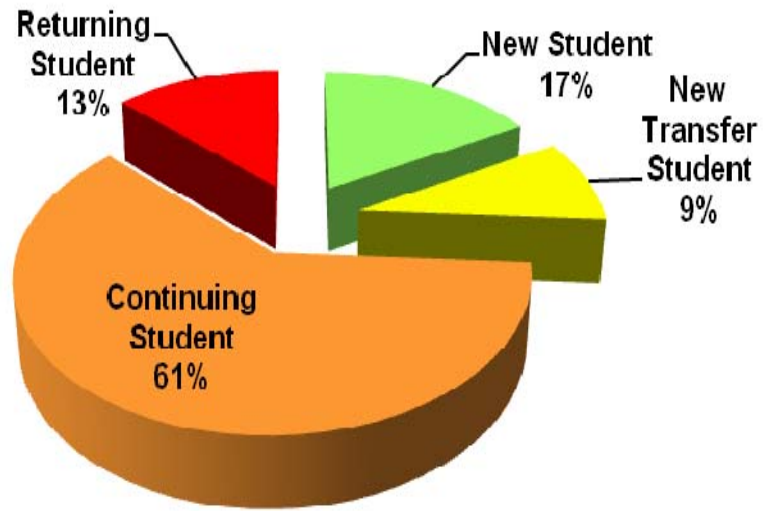

Total Student Enrollment for Fall 2008 By Status

Status	Tally	Percentage
New Student	1,045	17%
New Transfer Student	570	9%
Continuing Student	3,807	61%
Returning Student	795	13%
Total	6,217	100%