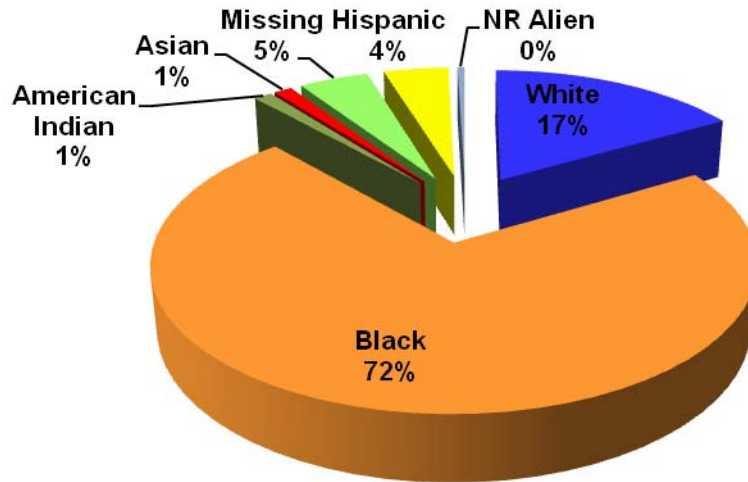

Total Student Enrollment for Fall 2008 By Gender

Gender	Tally	Percentage
Male	1,954	31%
Female	4,263	69%
Total	6,217	100%

By Age

Age	Tally	Percentage
<=18	691	11%
19	688	11%
20	625	10%
21	560	9%
22-24	1,070	17%
25-40	1,797	29%
41-64	781	13%
65+	5	0%
Total	6,217	100%

Total Student Enrollment for Fall 2008 By Semester Credit Hours

Credit Hours	Tally	Percentage
Not Applicable	730	12%
<3 Hrs	41	1%
>=3 & <6Hrs	569	9%
>=6 & <9Hrs	615	10%
>=9 & <12Hrs	648	10%
>=12 & <15Hrs	2,141	34%
>=15 & <18Hrs	1,237	20%
>=18 & <21Hrs	222	4%
>=21 & <24Hrs	14	0%
Total	6,217	100%

Race	Tally	Percentage
White	1,031	17%
Black	4,459	72%
American Indian	73	1%
Asian	74	1%
Missing	285	5%
Hispanic	266	4%
NR Alien	29	0%
Total	6,217	100%