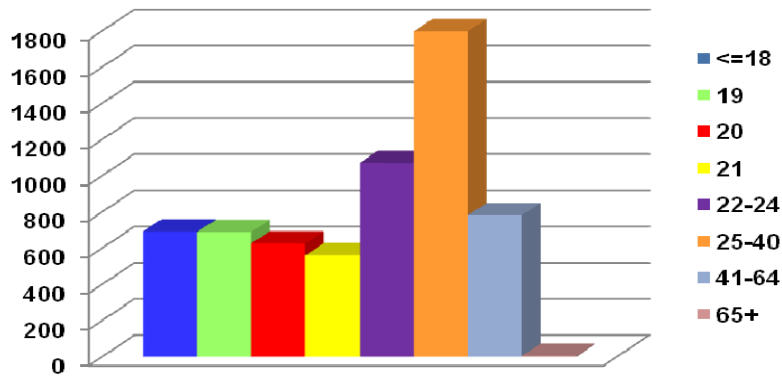

Total Student Enrollment for Fall 2008 By Gender

Gender	Tally	Percentage
Male	1,954	31%
Female	4,263	69%
Total	6,217	100%

By Age

Age	Tally	Percentage
<=18	691	11%
19	688	11%
20	625	10%
21	560	9%
22-24	1,070	17%
25-40	1,797	29%
41-64	781	13%
65+	5	0%
Total	6,217	100%

Total Student Enrollment for Fall 2008 By Semester Credit Hours

Credit Hours	Tally	Percentage
Not Applicable	730	12%
<3 Hrs	41	1%
>=3 & <6Hrs	569	9%
>=6 & <9Hrs	615	10%
>=9 & <12Hrs	648	10%
>=12 & <15Hrs	2,141	34%
>=15 & <18Hrs	1,237	20%
>=18 & <21Hrs	222	4%
>=21 & <24Hrs	14	0%
Total	6,217	100%

Race	Tally	Percentage
White	1,031	17%
Black	4,459	72%
American Indian	73	1%
Asian	74	1%
Missing	285	5%
Hispanic	266	4%
NR Alien	29	0%
Total	6,217	100%