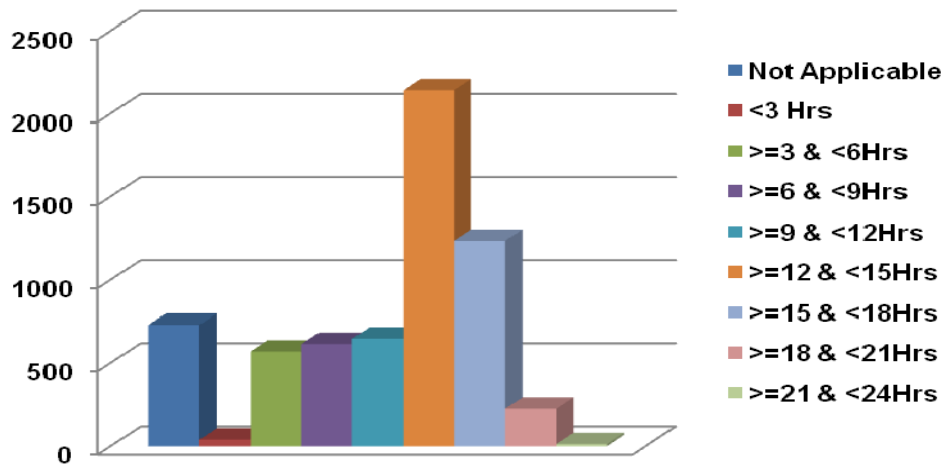

Total Student Enrollment for Fall 2008 By Gender

Gender	Tally	Percentage
Male	1,954	31%
Female	4,263	69%
Total	6,217	100%

By Age

Age	Tally	Percentage
<=18	691	11%
19	688	11%
20	625	10%
21	560	9%
22-24	1,070	17%
25-40	1,797	29%
41-64	781	13%
65+	5	0%
Total	6,217	100%

Total Student Enrollment for Fall 2008 By Semester Credit Hours

Credit Hours	Tally	Percentage
Not Applicable	730	12%
<3 Hrs	41	1%
>=3 & <6Hrs	569	9%
>=6 & <9Hrs	615	10%
>=9 & <12Hrs	648	10%
>=12 & <15Hrs	2,141	34%
>=15 & <18Hrs	1,237	20%
>=18 & <21Hrs	222	4%
>=21 & <24Hrs	14	0%
Total	6,217	100%