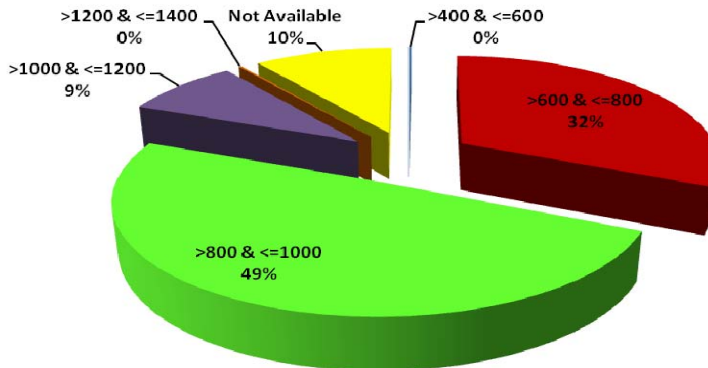

First-time Freshmen Enrolled Fall 2010 By Gender

Gender	2010	Percentage
Female	333	61%
Male	214	39%
Total	547	100%

By Age

Age	2010	Percentage
<=18	412	75%
19	94	17%
20	14	3%
21	8	1%
22-24	8	1%
25-40	9	2%
41-64	2	1%
Total	547	100%

First-time Freshmen Enrolled Fall 2010 By Residency

Residency	2010	Percentage
In-State	511	93%
Out-of-State	36	7%
Total	547	100%

First-time Freshmen Enrolled Fall 2010 By Race

Race	2010	Percentage
White	29	5%
Black	453	83%
American Indian/Alaska Native	6	1%
Asian	2	0%
Hispanic	20	4%
NR Alien	2	0%
Two or More Races	7	2%
Race/Ethnicity Unknown	28	5%
Total	547	100%

First-time Freshmen Enrolled Fall 2010 By SAT Combined

SAT Combined	2010	Percentage
>400 & <=600	1	0%
>600 & <=800	172	31%
>800 & <=1000	270	49%
>1000 & <=1200	47	9%
>1200 & <=1400	1	0%
Not Available	56	11%
Total	547	100%