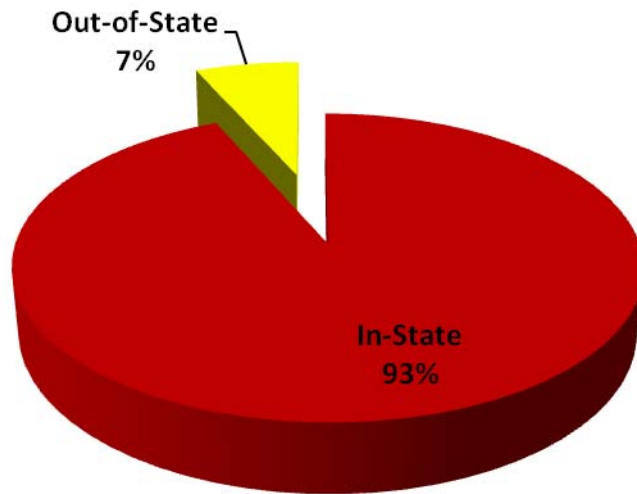

First-time Freshmen Enrolled Fall 2010 By Residency

Residency	2010	Percentage
In-State	511	93%
Out-of-State	36	7%
Total	547	100%