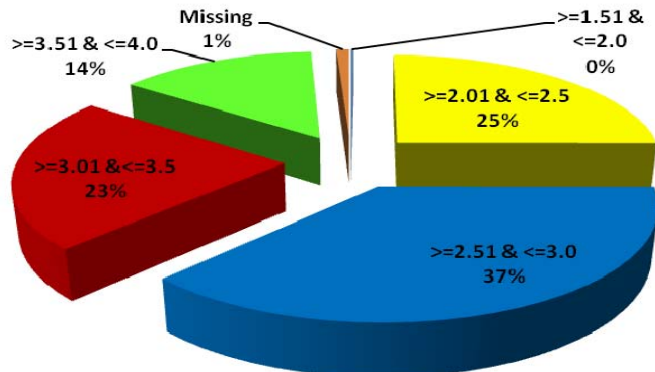

By High School GPA

High School GPA	2010	Percentage
>=1.51 & <=2.0	1	0%
>=2.01 & <=2.5	136	25%
>=2.51 & <=3.0	204	37%
>=3.01 & <=3.5	124	23%
>=3.51 & <=4.0	77	14%
Missing	5	1%
Total	547	100%