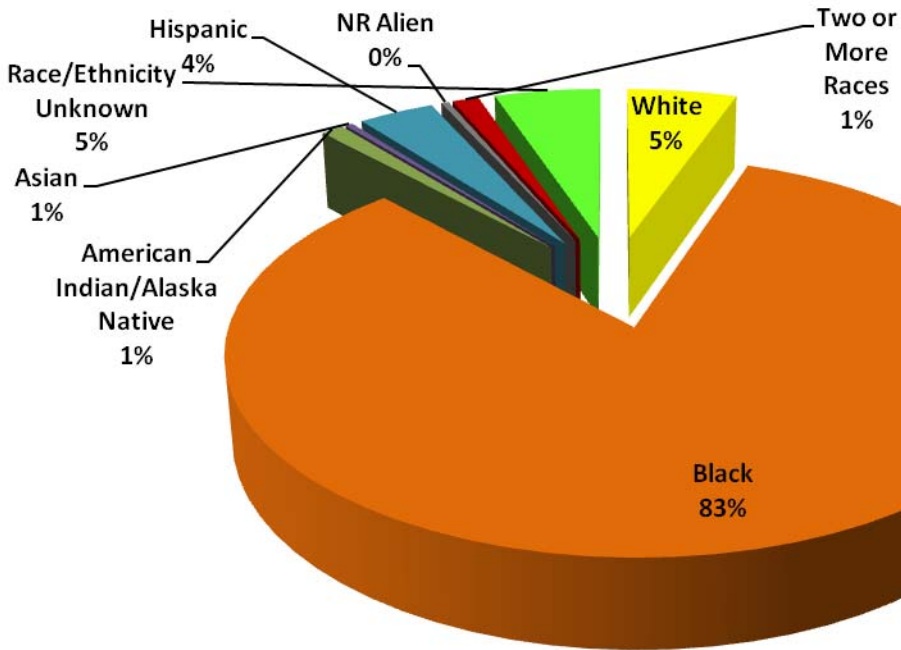

First-time Freshmen Enrolled Fall 2010 By Gender

Gender	2010	Percentage
Female	333	61%
Male	214	39%
Total	547	100%

By Age

Age	2010	Percentage
<=18	412	75%
19	94	17%
20	14	3%
21	8	1%
22-24	8	1%
25-40	9	2%
41-64	2	1%
Total	547	100%

First-time Freshmen Enrolled Fall 2010 By Residency

Residency	2010	Percentage
In-State	511	93%
Out-of-State	36	7%
Total	547	100%

First-time Freshmen Enrolled Fall 2010 By Race

Race	2010	Percentage
White	29	5%
Black	453	83%
American Indian/Alaska Native	6	1%
Asian	2	0%
Hispanic	20	4%
NR Alien	2	0%
Two or More Races	7	2%
Race/Ethnicity Unknown	28	5%
Total	547	100%