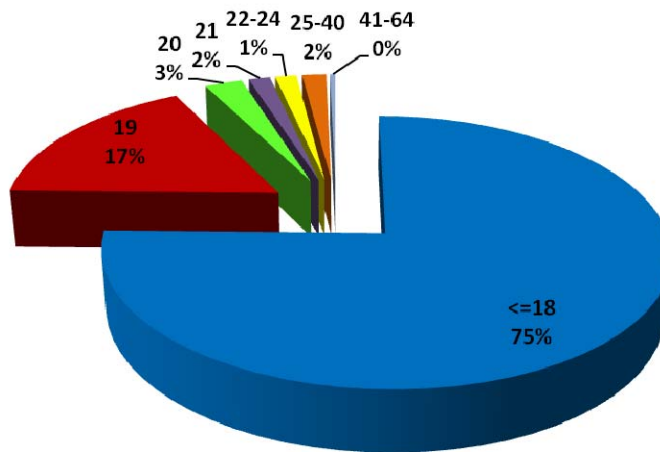

First-time Freshmen Enrolled Fall 2010 By Gender

Gender	2010	Percentage
Female	333	61%
Male	214	39%
Total	547	100%

By Age

Age	2010	Percentage
<=18	412	75%
19	94	17%
20	14	3%
21	8	1%
22-24	8	1%
25-40	9	2%
41-64	2	1%
Total	547	100%