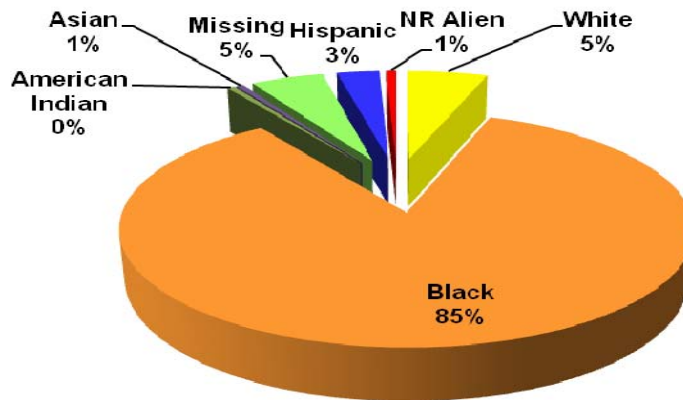

By Race

Race	Tally	Percentage
White	32	5%
Black	494	85%
American Indian	3	0%
Asian	3	1%
Missing	29	5%
Hispanic	17	3%
NR Alien	4	1%
Total	582	100%