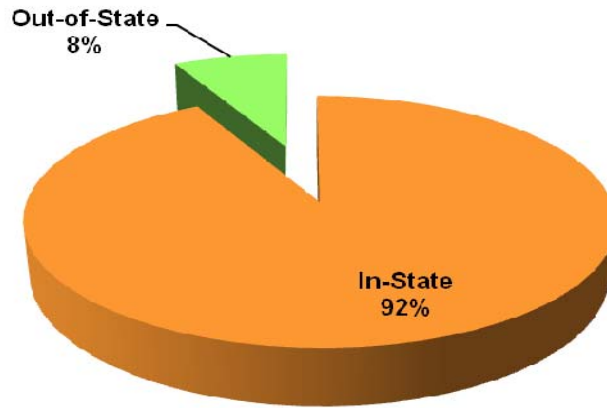

First Time Freshman Enrollment for Fall 2008 By Residency

Residency	Tally	Percentage
In-State	537	92%
Out-of-State	45	8%
Total	582	100%