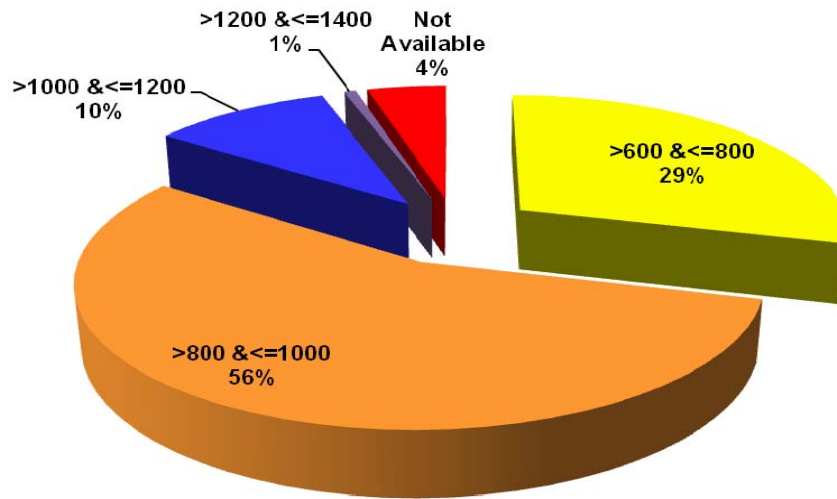

First Time Freshman Enrollment for Fall 2008 By Combined SAT Score

Combined SAT	Tally	Percentage
>600 &lt;=800	169	29%
>800 &lt;=1000	324	56%
>1000 &lt;=1200	59	10%
>1200 &lt;=1400	4	1%
Not Available	26	4%
Total	582	100%