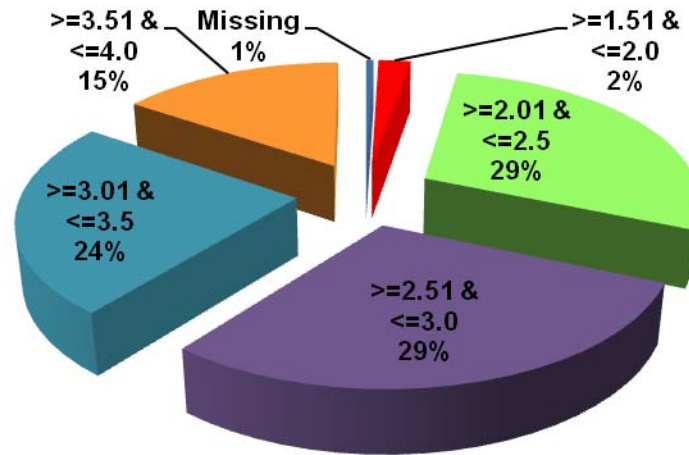

First Time Freshman Enrollment for Fall 2008 By Gender

Gender	Tally	Percentage
Male	222	38%
Female	360	62%
Total	582	100%

By Age

Age	Tally	Percentage
<=18	470	81%
19	99	17%
20	6	1%
21	3	1%
22-24	1	0%
25-40	3	0%
Total	582	100%

First Time Freshman Enrollment for Fall 2008 By High School GPA

HS GPA	Tally	Percentage
Missing	3	1%
>=1.51 & <=2.0	13	2%
>=2.01 & <=2.5	167	29%
>=2.51 & <=3.0	170	29%
>=3.01 & <=3.5	139	24%
>=3.51 & <=4.0	90	15%
Total	582	100%