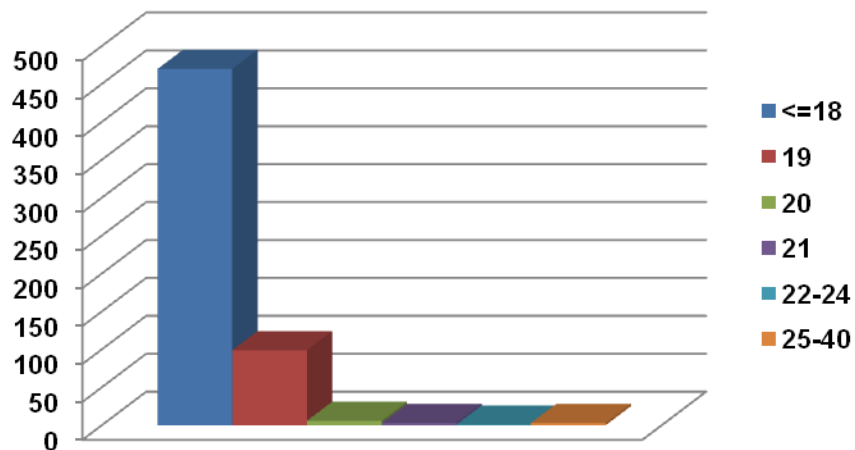

First Time Freshman Enrollment for Fall 2008 By Gender

Gender	Tally	Percentage
Male	222	38%
Female	360	62%
Total	582	100%

By Age

Age	Tally	Percentage
<=18	470	81%
19	99	17%
20	6	1%
21	3	1%
22-24	1	0%
25-40	3	0%
Total	582	100%

First Time Freshman Enrollment for Fall 2008 By High School GPA

HS GPA	Tally	Percentage
Missing	3	1%
>=1.51 & <=2.0	13	2%
>=2.01 & <=2.5	167	29%
>=2.51 & <=3.0	170	29%
>=3.01 & <=3.5	139	24%
>=3.51 & <=4.0	90	15%
Total	582	100%