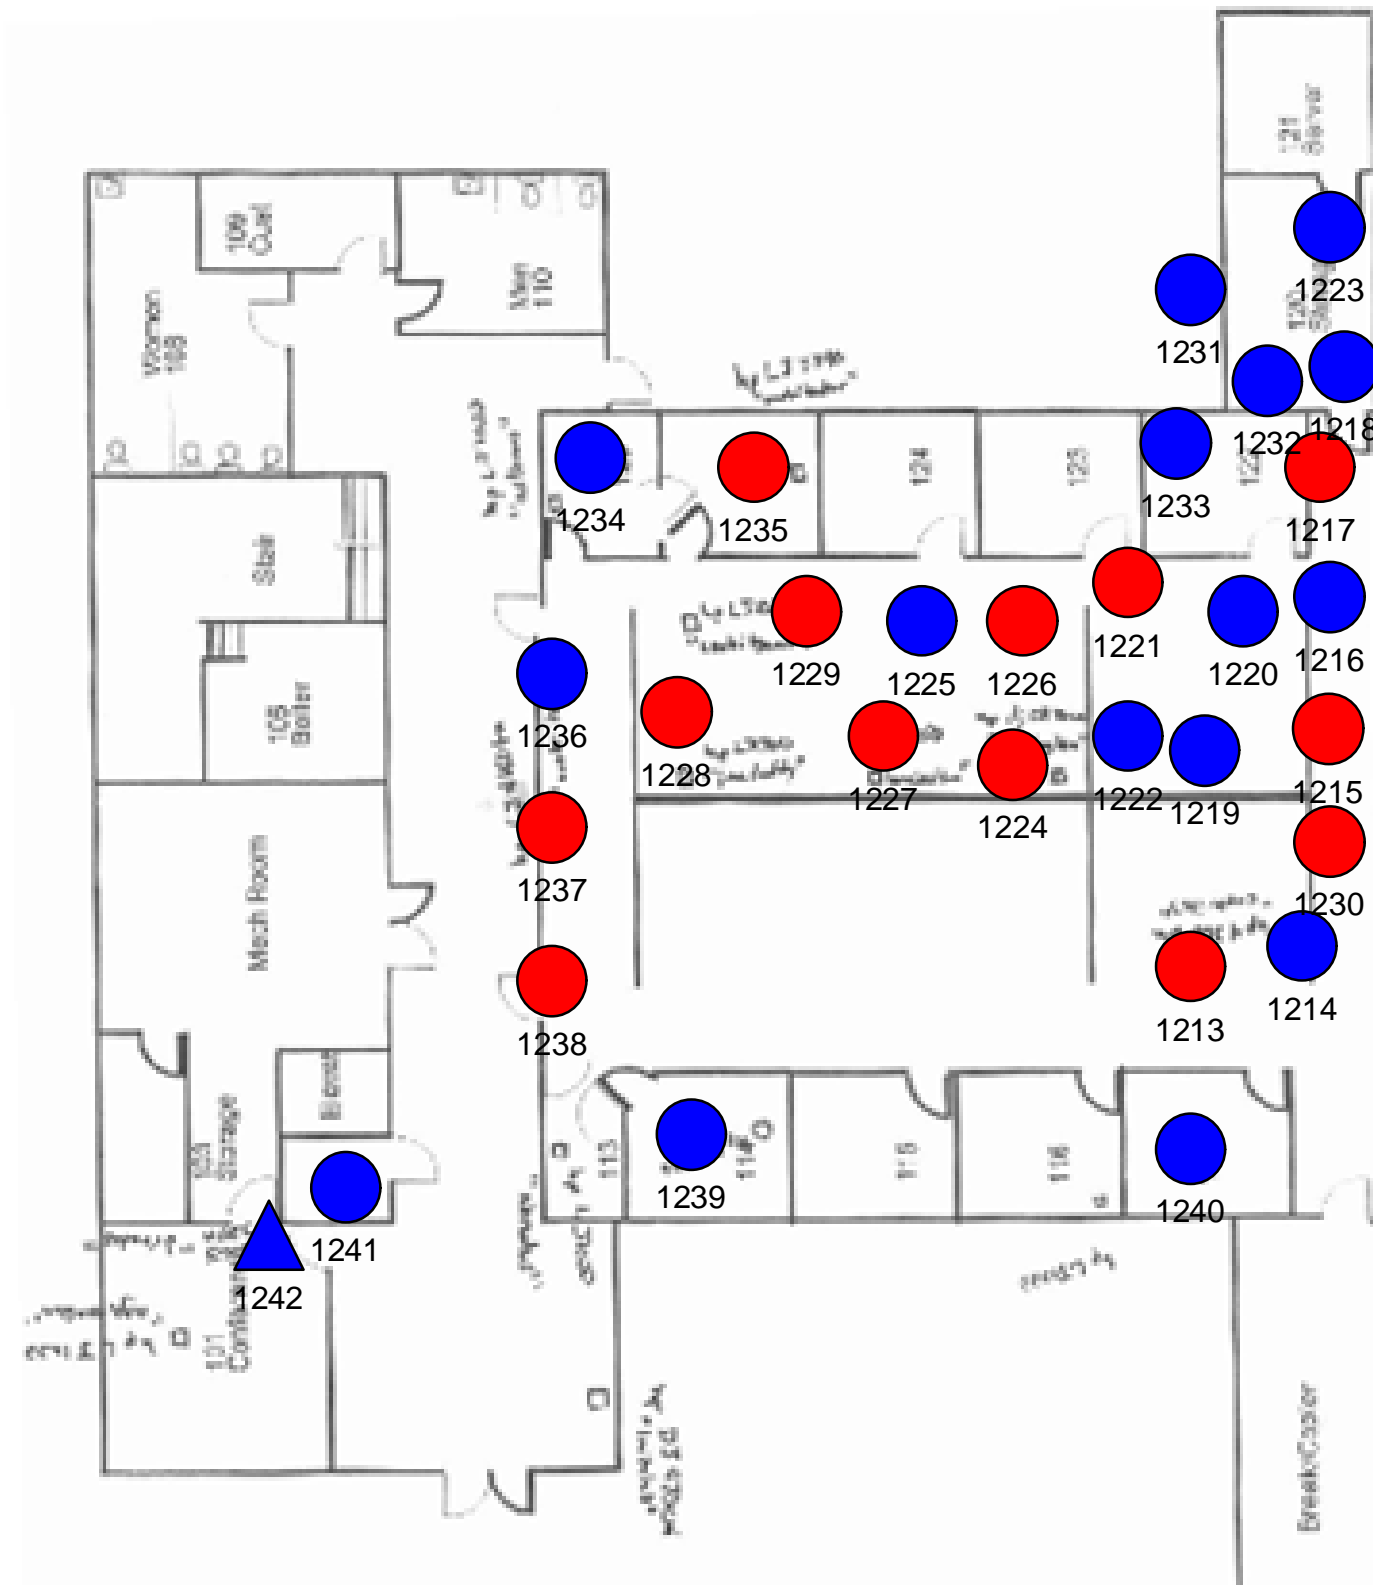

HP Discovery and Design
Fayetteville State University
Cook Building Basement
Rev. B
Date: February 23, 2008

Dan McIntire
Technical Consultant, Hewlett-Packard Co.

Current State: Fayetteville State University, NC/ Cook Building/ Basement

invent

Saturday, February 23, 2008

Legend	
Device Type	
Color	Description
Blue	B&W Device
Red	Color Device
Connection	
Color	Description
Green	Networked connected
Device Type	
Shape	Description
Star	MFP
Square	Copier
Circle	Printer
Triangle	Fax
Diamond	Other

H.L. Cook
Basement

Future State: Fayetteville State University, NC/ Cook Building/ Basement

invent

Saturday, February 23, 2008

Legend		
Future State Devices		
Symbol	Count	Description
	1	HP LaserJet 9050 MFP
	1	HP Color LaserJet CM4730fsk MFP

H.L. Cook
Basement