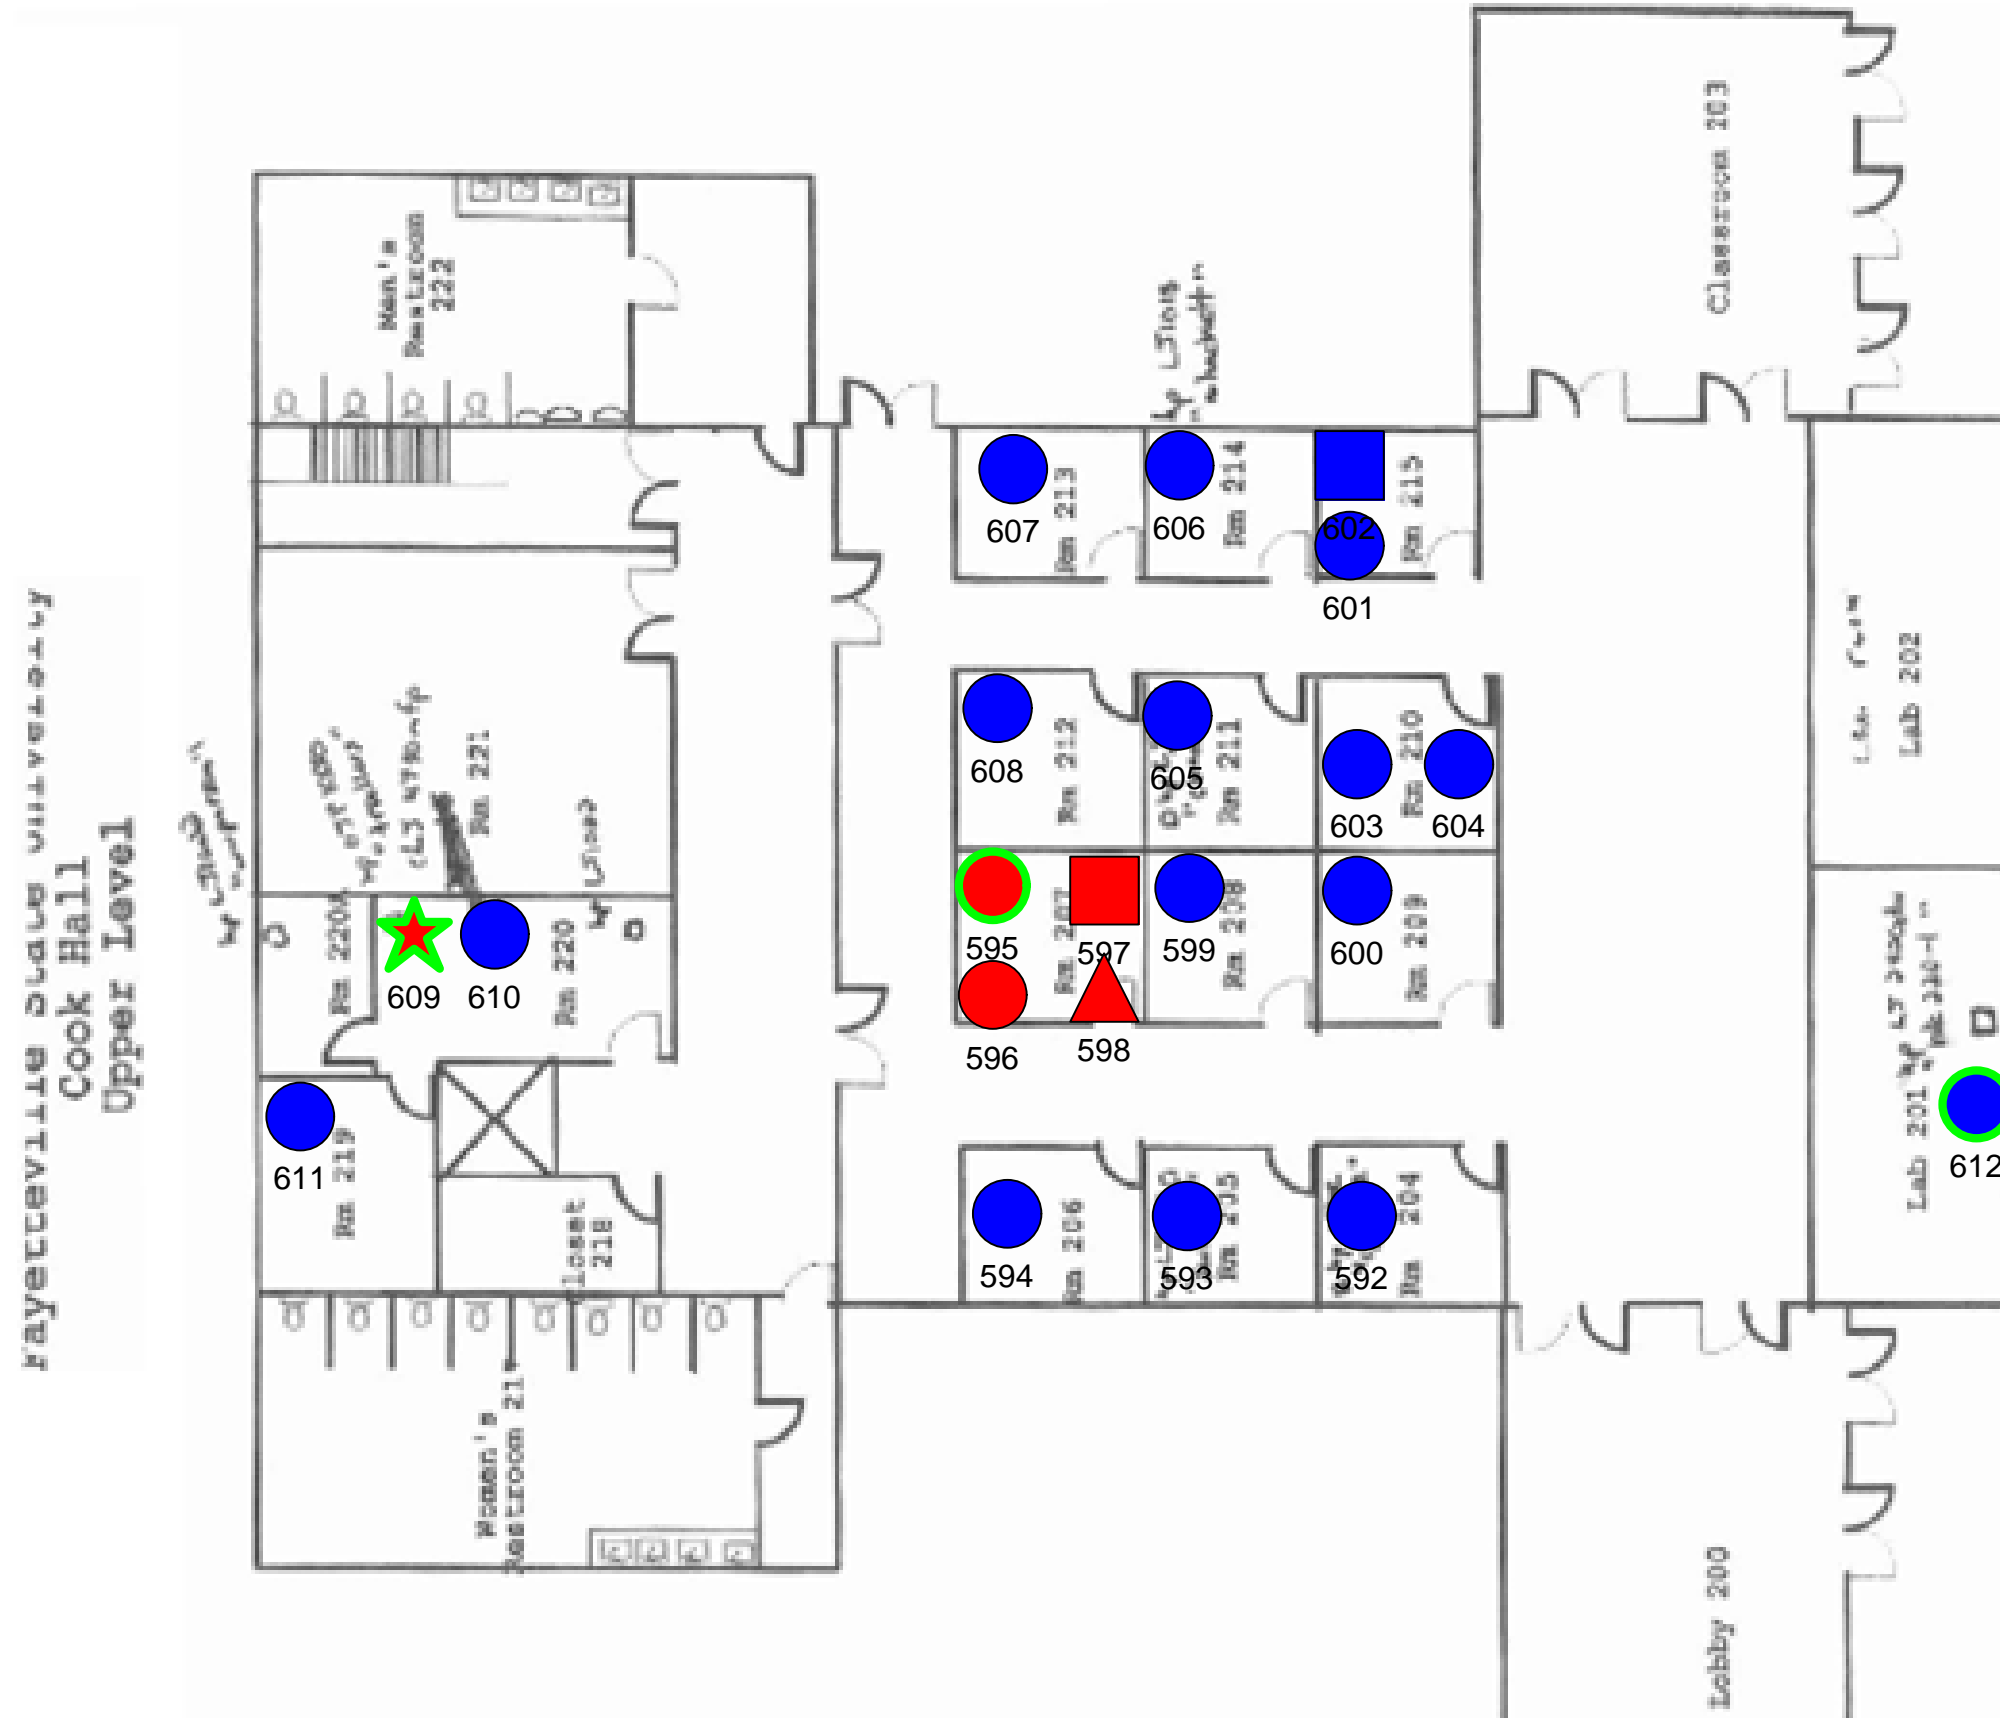

Thursday, January 24, 2008

Legend	
Device Type	
Color	Description
Blue	B&W Device
Red	Color Device
Connection	
Color	Description
Green	Networked connected
Device Type	
Shape	Description
Star	MFP
Square	Copier
Circle	Printer
Triangle	Fax
Diamond	Other

Future State: Fayetteville State University, NC/Cook/Upper

Thursday, January 24, 2008

Legend		
Future State Devices		
Symbol	Count	Description
	2	HP LaserJet 4350N
	2	HP Color LaserJet CM4730fsk MFP