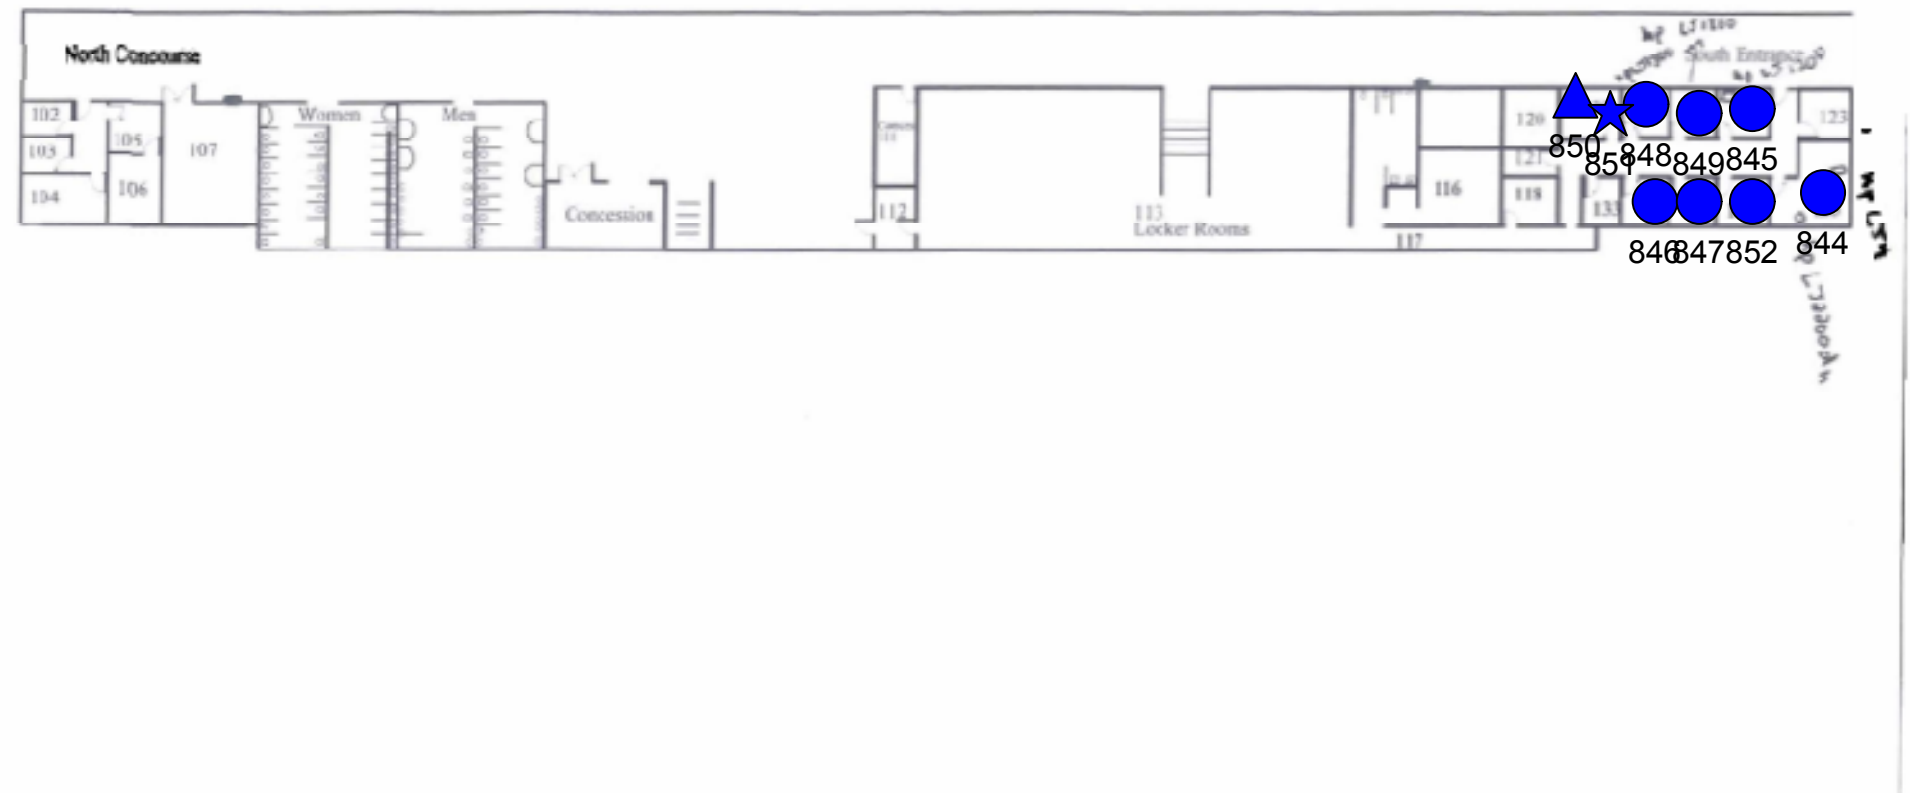

# Current State: Fayetteville State University, NC/Sports Complex /Floor 1

Monday, February 11, 2008

Legend	
Device Type	
Color	Description
	B&W Device
	Color Device
Connection	
Color	Description
	Networked connected
Device Type	
Shape	Description
★	MFP
■	Copier
●	Printer
▲	Fax
◆	Other