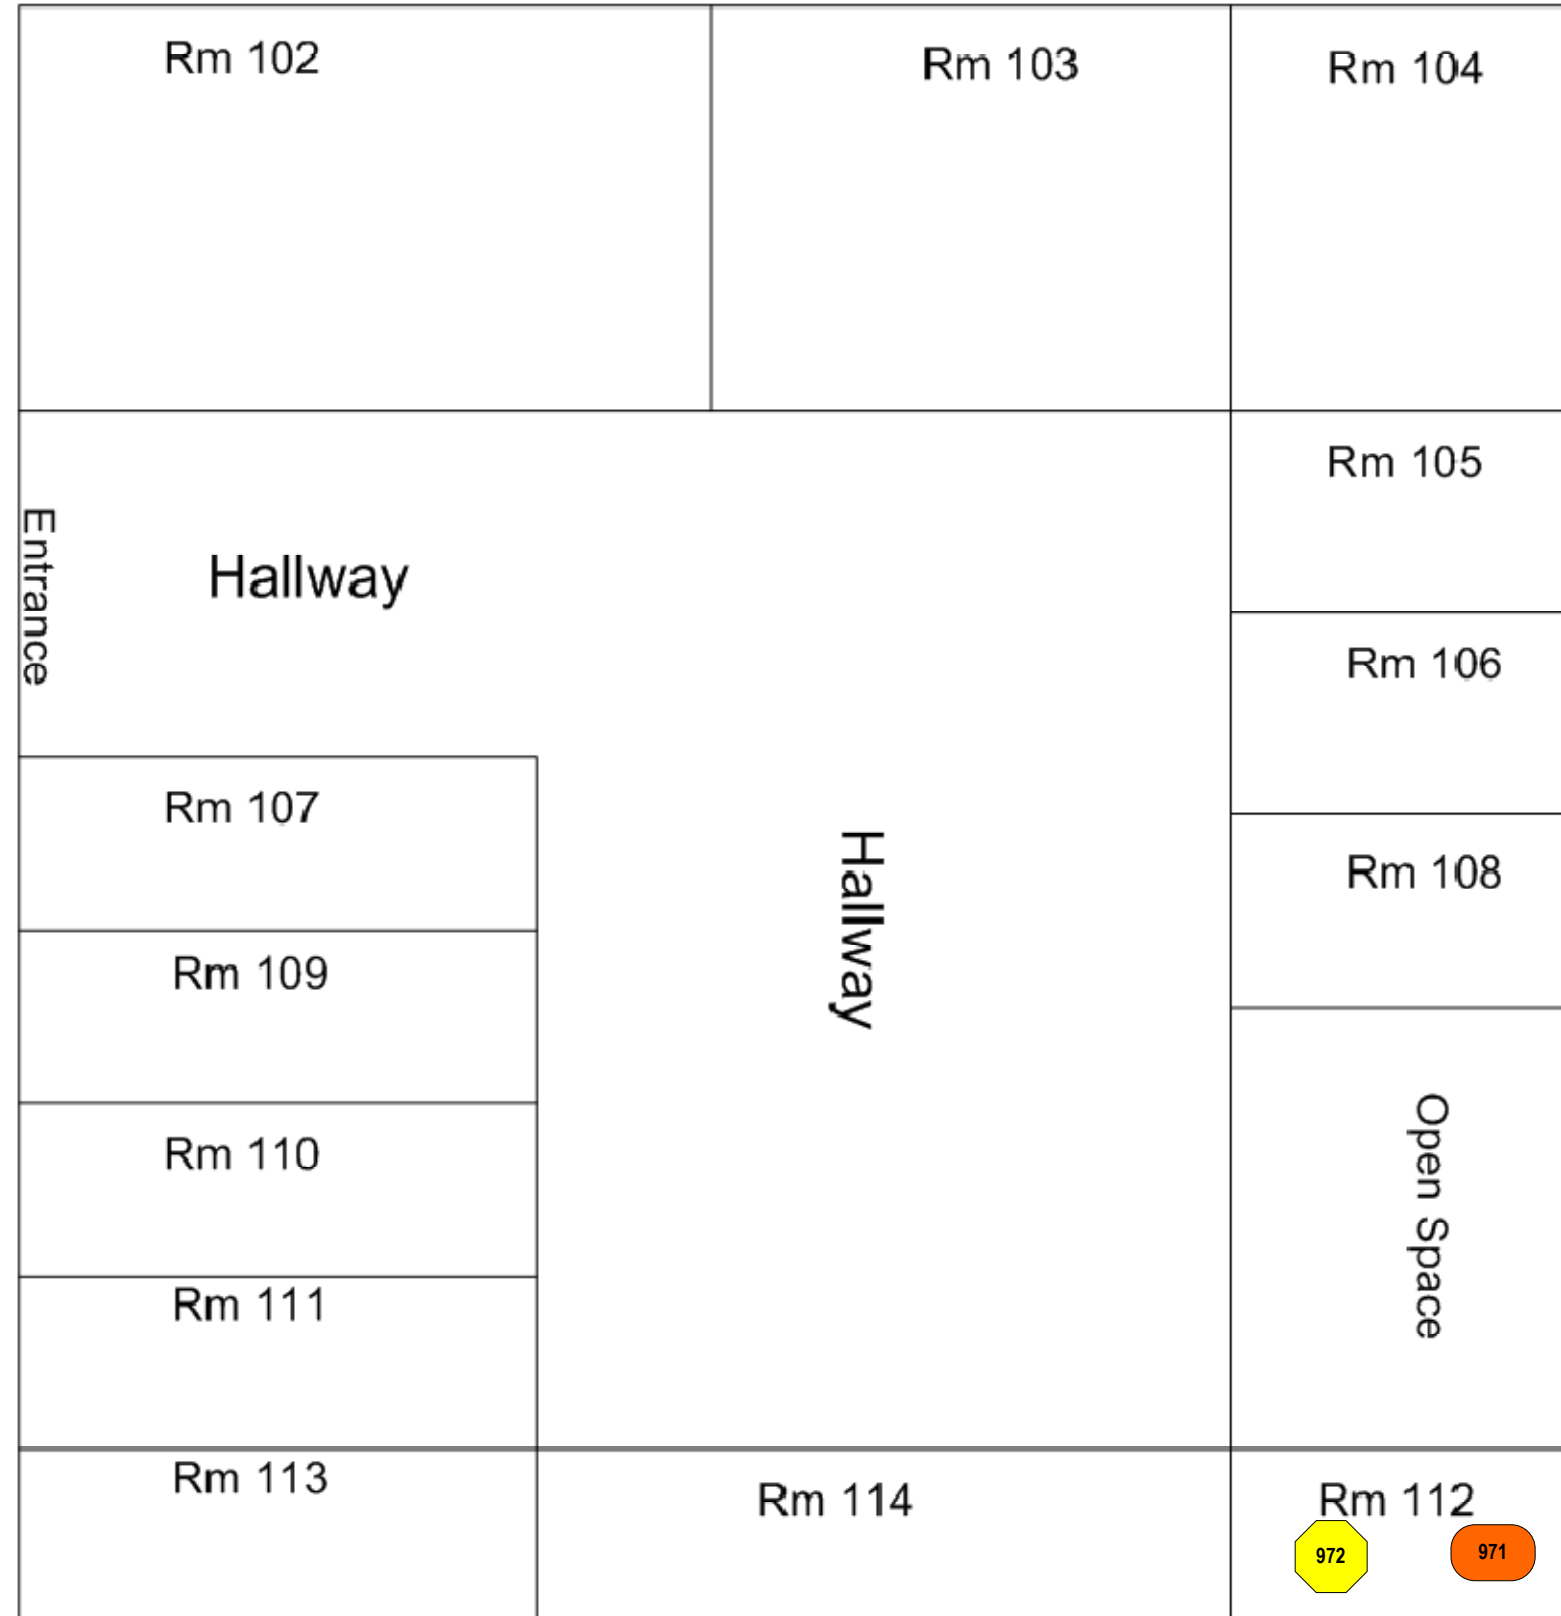

Future State: Fayetteville State University, NC/ Transfer & Advisement

Saturday, February 16, 2008

Legend		
Future State Devices		
Symbol	Count	Description
	1	HP Color LaserJet CM4730fsk MFP
	1	Out Of Scope

Transfer and
Advisement
Trailer