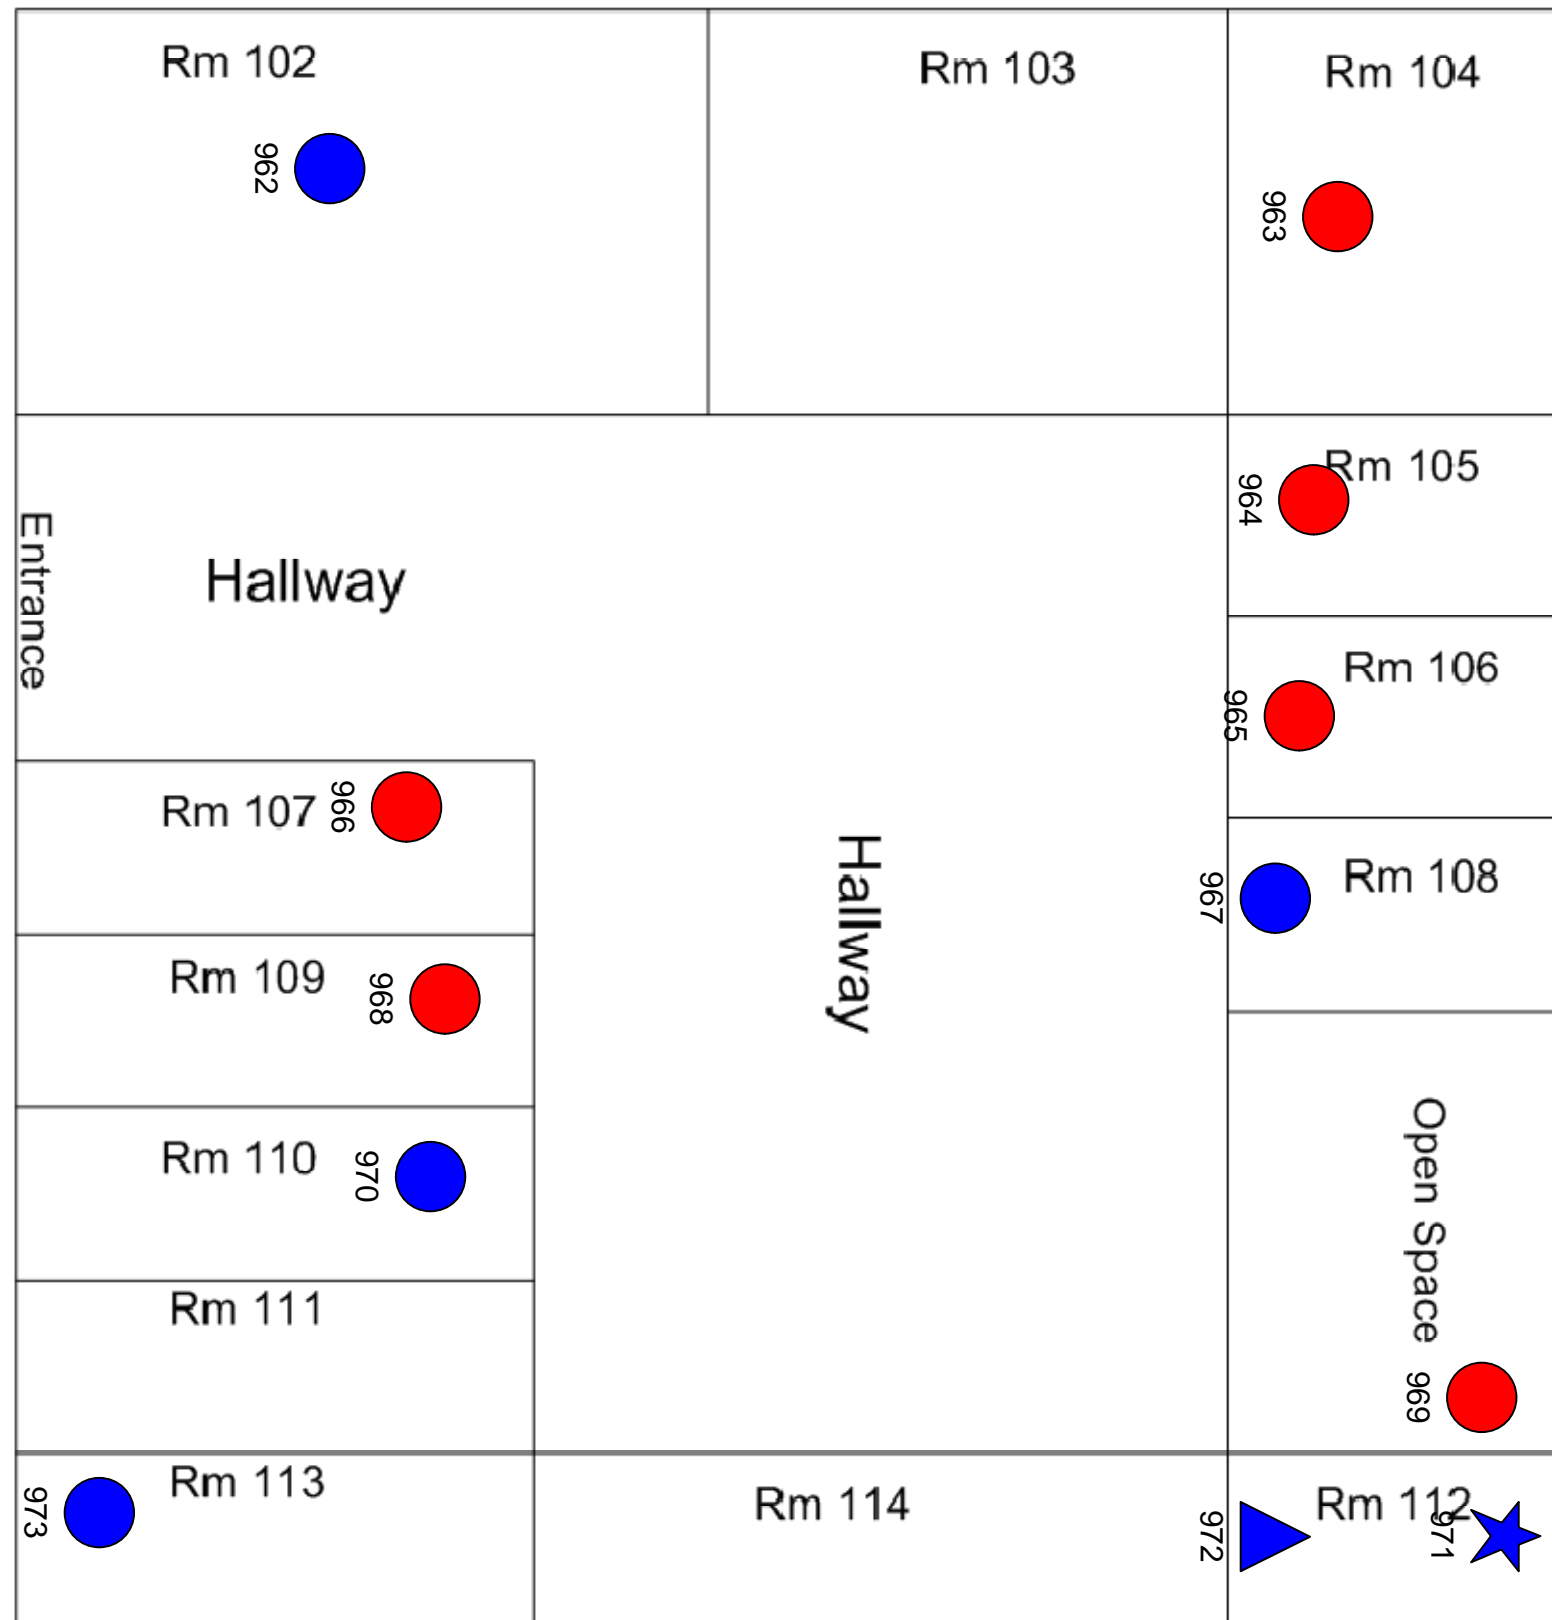

# Current State: Fayetteville State University, NC/ Transfer & Advisement

Saturday, February 16, 2008

Legend	
Device Type	
Color	Description
Blue	B&W Device
Red	Color Device
Connection	
Color	Description
Green	Networked connected
Device Type	
Shape	Description
Star	MFP
Square	Copier
Circle	Printer
Triangle	Fax
Diamond	Other

Transfer and  
Advisement  
Trailer

# Future State: Fayetteville State University, NC/ Transfer & Advisement

Saturday, February 16, 2008

Legend		
Future State Devices		
Symbol	Count	Description
	1	HP Color LaserJet CM4730fsk MFP
	1	Out Of Scope