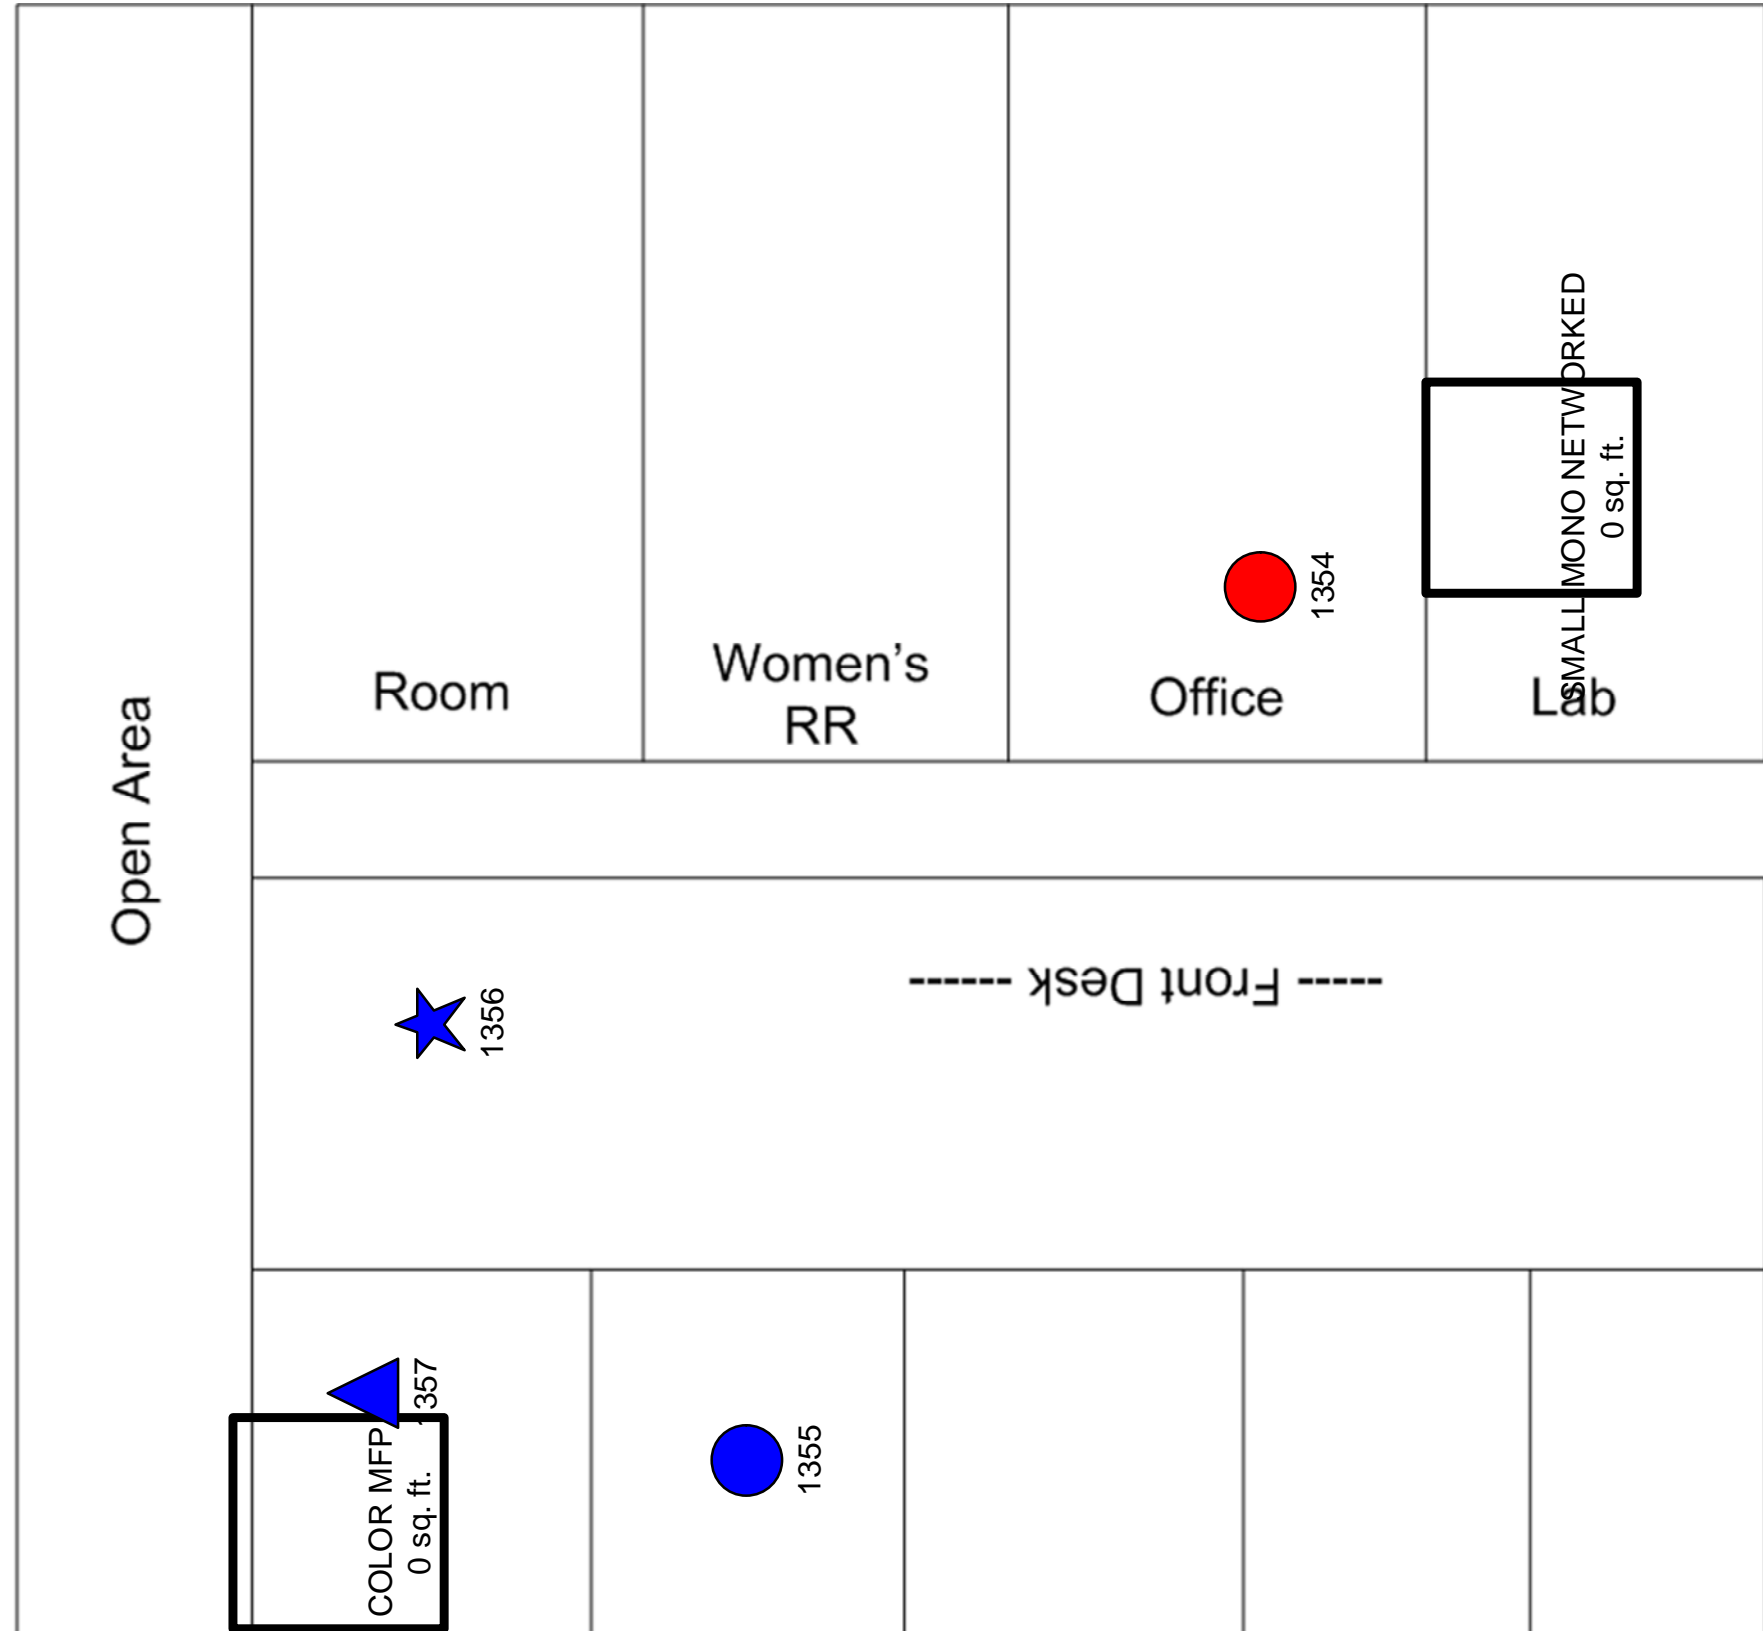

Saturday, February 23, 2008

Legend	
Device Type	
Color	Description
Blue	B&W Device
Red	Color Device
Connection	
Color	Description
Green	Networked connected
Device Type	
Shape	Description
Star	MFP
Square	Copier
Circle	Printer
Triangle	Fax
Diamond	Other

University Place Apartments
Floor 1

Future State: Fayetteville State University, NC/ University Place Apartments

invent

Saturday, February 23, 2008

Legend		
Future State Devices		
Symbol	Count	Description
	2	Out Of Scope
	1	HP LaserJet 4350N
	1	LaserJet M3035xs MFP

University Place Apartments
Floor 1