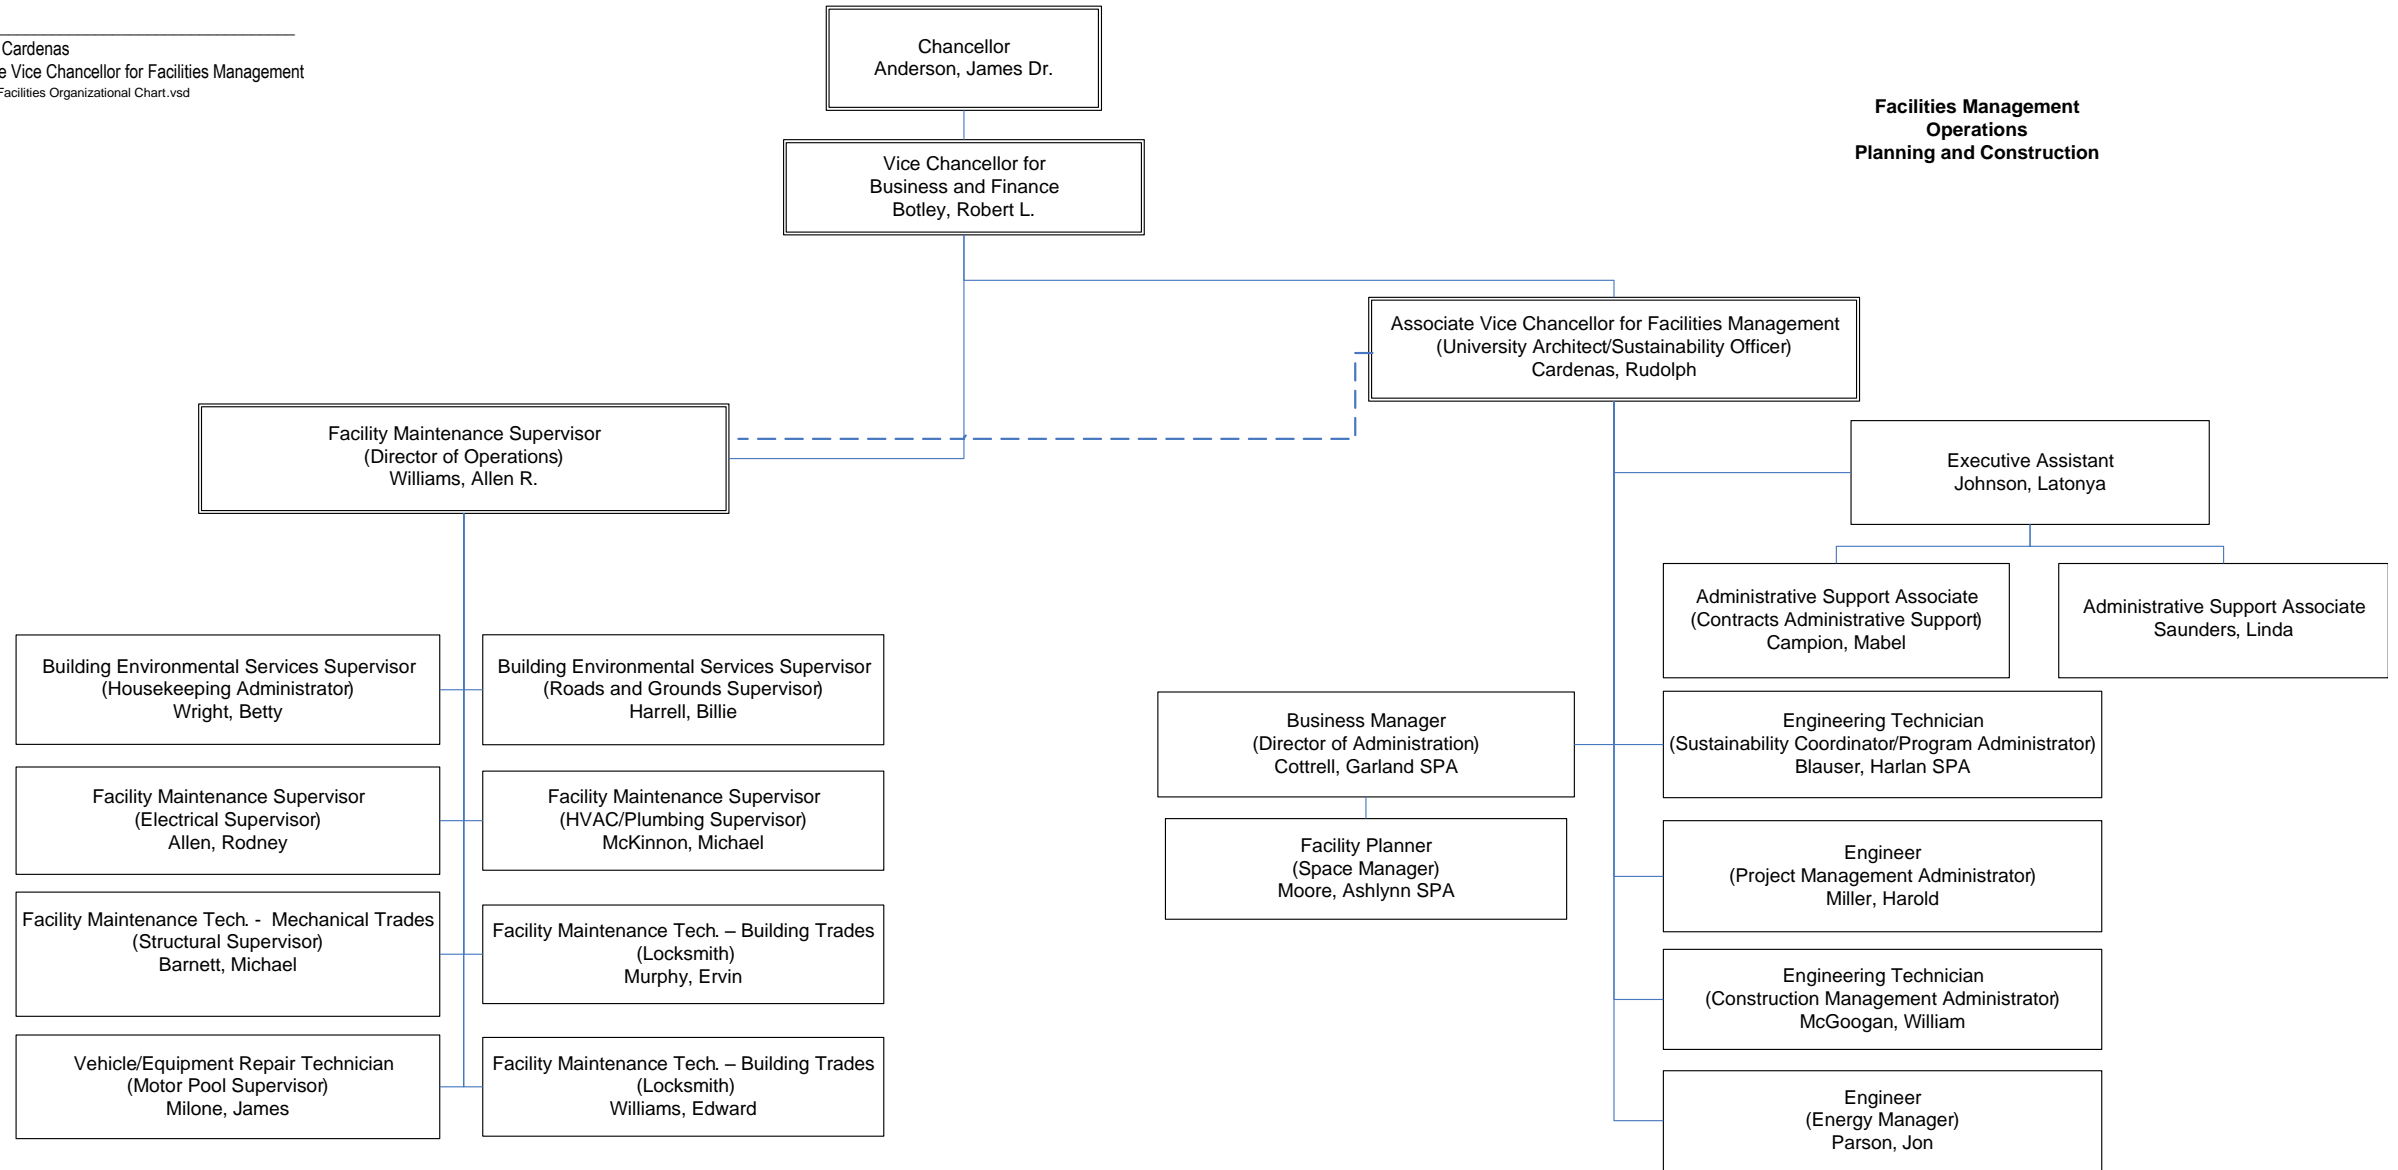

**Facilities Management
 Operations
 Planning and Construction**

**Facilities Management
Electrical
HVAC/Plumbing**

**Facilities Management
Housekeeping**

Vice Chancellor for Business and Finance
Botley, Robert EPA

Facility Maintenance Supervisor
(Director of Operations)
Williams, Allen SPA

Building Environmental Services Supervisor
Wright, Betty SPA

Building Environmental Services Technician
(Chancellor's Residence)
Hunt, Phyllis SPA

Building Environmental Services Technician
 Elliott, Ronald SPA
 Leach, Laraco SPA
 Moody, Henry SPA
 Smith, Robert SPA

Building Environmental Services Technician
 Brown, LaTosha SPA
 Delaine, Elizabeth SPA
 Johnson, Sharon SPA
 Leach, Tracey Joe SPA
 Jones, Jacquelyn SPA

Building Environmental Services Technician
 Boney, Ivan SPA
 Calhoun, Raphael SPA
 Freeman, Dorothy SPA
 Purdie, Sylvester SPA
 Robinson, Bradley SPA
 Washington, Delvin SPA
 Whitehead, Dorothy SPA

Facilities Management
Motor Pool
Grounds
Structural