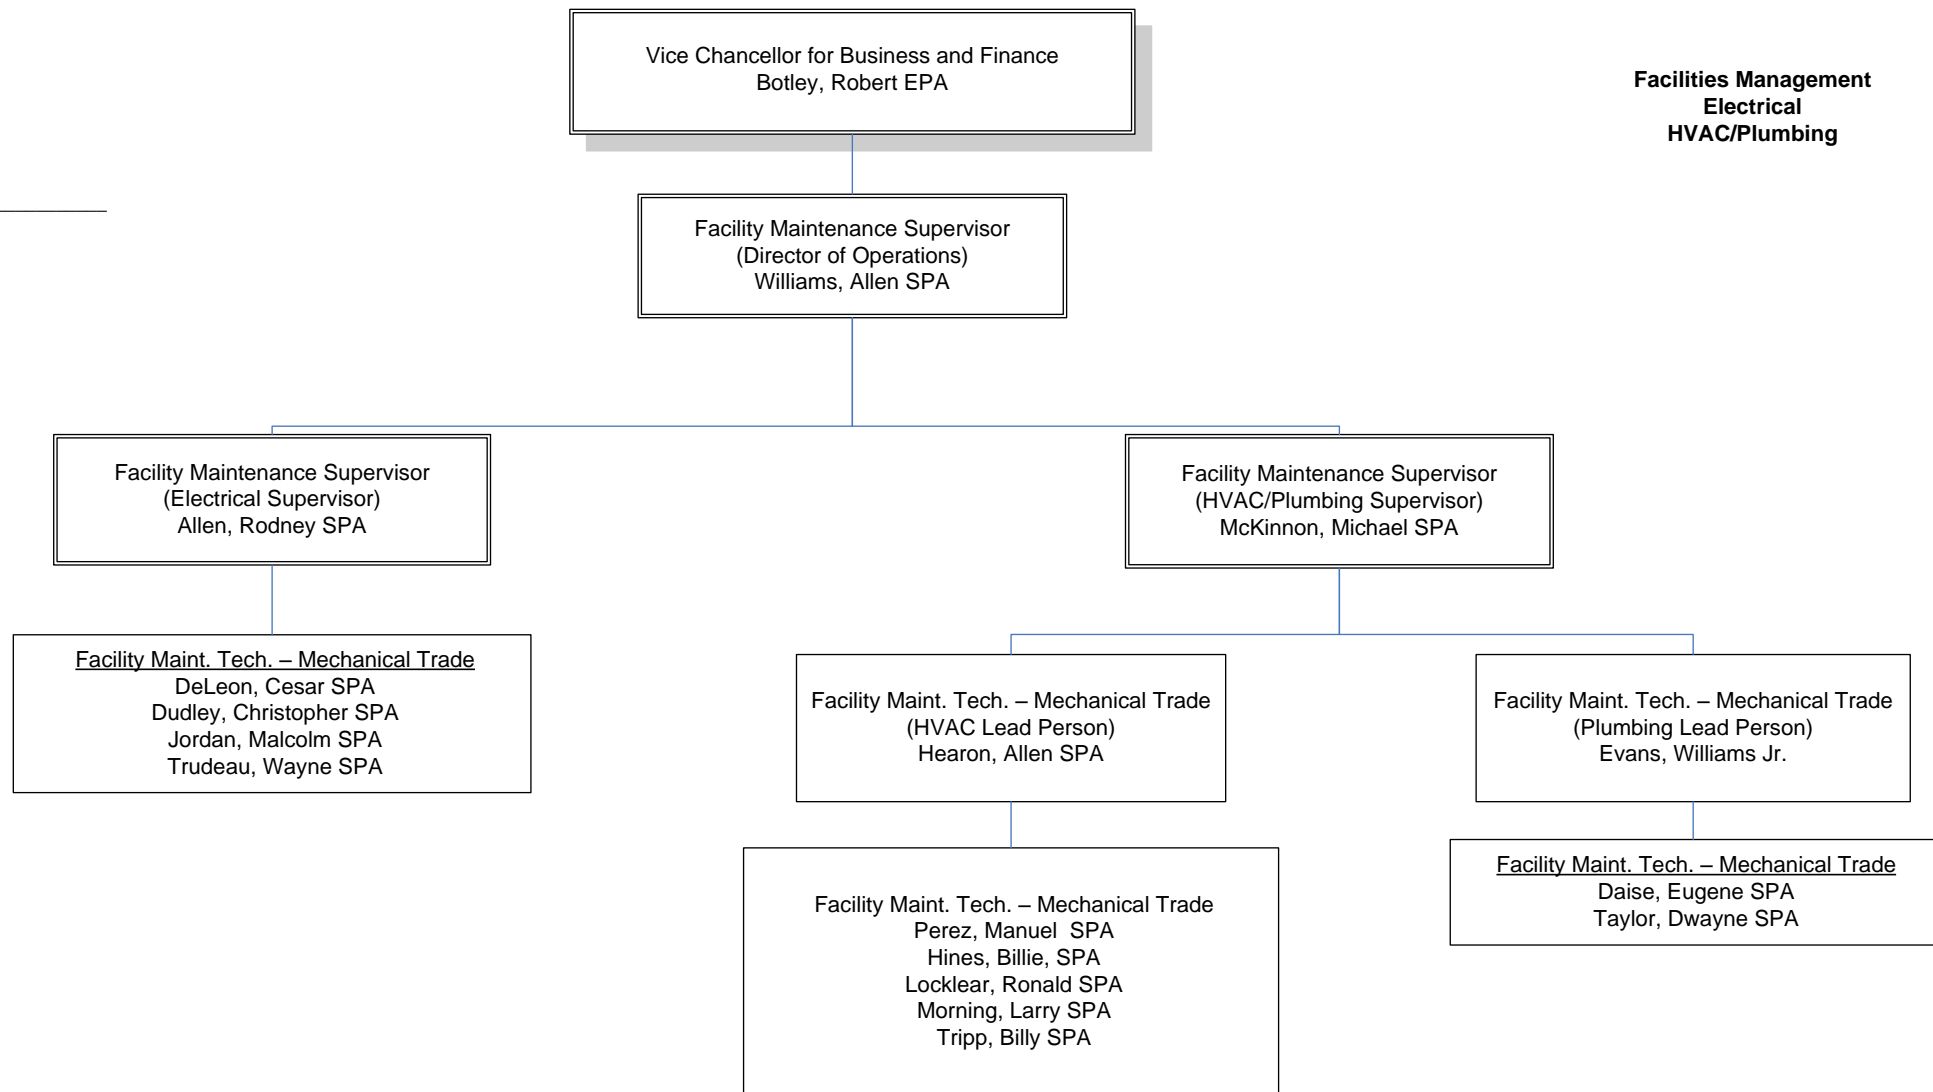

**Facilities Management
 Operations
 Planning and Construction**

**Facilities Management
Electrical
HVAC/Plumbing**

**Facilities Management
Housekeeping**

Vice Chancellor for Business and Finance
Botley, Robert EPA

Facility Maintenance Supervisor
(Director of Operations)
Williams, Allen SPA

Building Environmental Services Supervisor
Wright, Betty SPA

Building Environmental Services Technician
(Chancellor's Residence)
Hunt, Phyllis SPA

Building Environmental Services Technician
 Elliott, Ronald SPA
 Leach, Laraco SPA
 Moody, Henry SPA
 Smith, Robert SPA

Building Environmental Services Technician
 Brown, LaTosha SPA
 Delaine, Elizabeth SPA
 Johnson, Sharon SPA
 Leach, Tracey Joe SPA
 Jones, Jacquelyn SPA

Building Environmental Services Technician
 Boney, Ivan SPA
 Calhoun, Raphael SPA
 Freeman, Dorothy SPA
 Purdie, Sylvester SPA
 Robinson, Bradley SPA
 Washington, Delvin SPA
 Whitehead, Dorothy SPA

Facilities Management
Motor Pool
Grounds
Structural