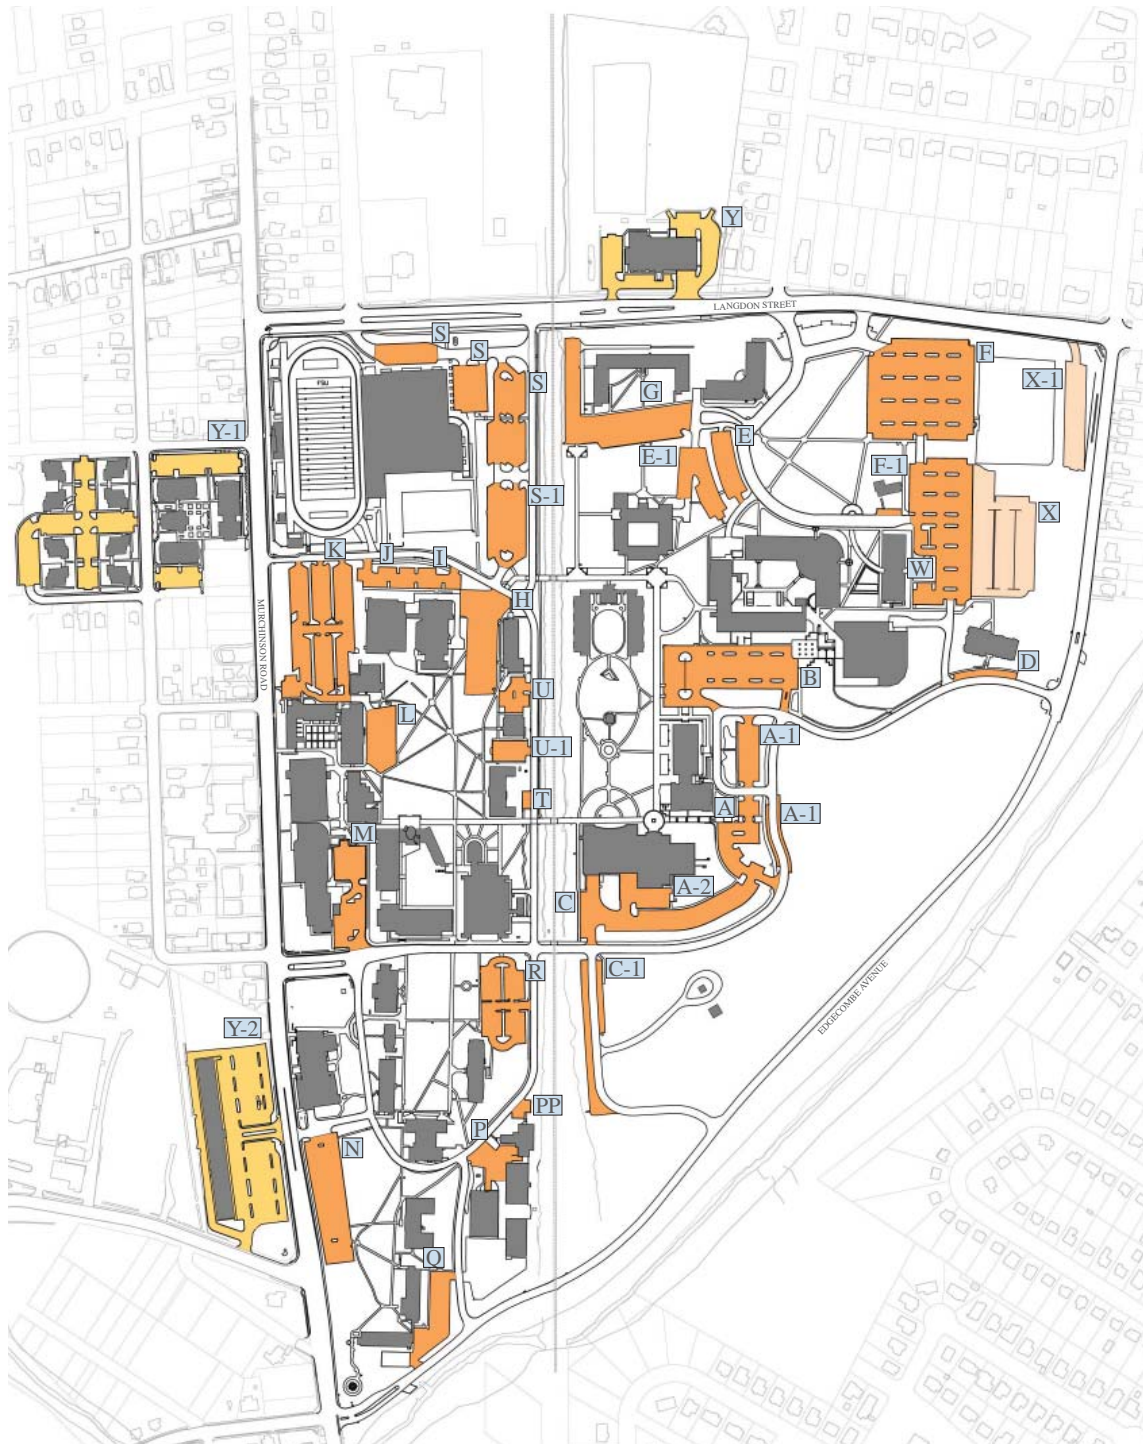

CAMPUS PARKING

Existing Campus Parking

Lot	Spaces
A	40
A-1	61
A-2	105
B	85
C	13
C-1	95
D	17
E	34
E-1	60
G	136
H	99
I	22
J	22
K	181
L	41
M	78
N	127
P	11
PP	8
Q	46
R	87
S	93
S-1	77
T	3
U	12
U-1	24
W	236

TOTAL 1813

Gravel Lots

Lot	Spaces
X	132
X-1	68
TOTAL	200

Off Campus Parking

Lot	Spaces
Y	60
Y-1	142
Y-2	190
TOTAL	392

Existing Campus Parking	1718
Gravel Lots	200
Off Campus Parking	392
TOTAL PARKING	2310