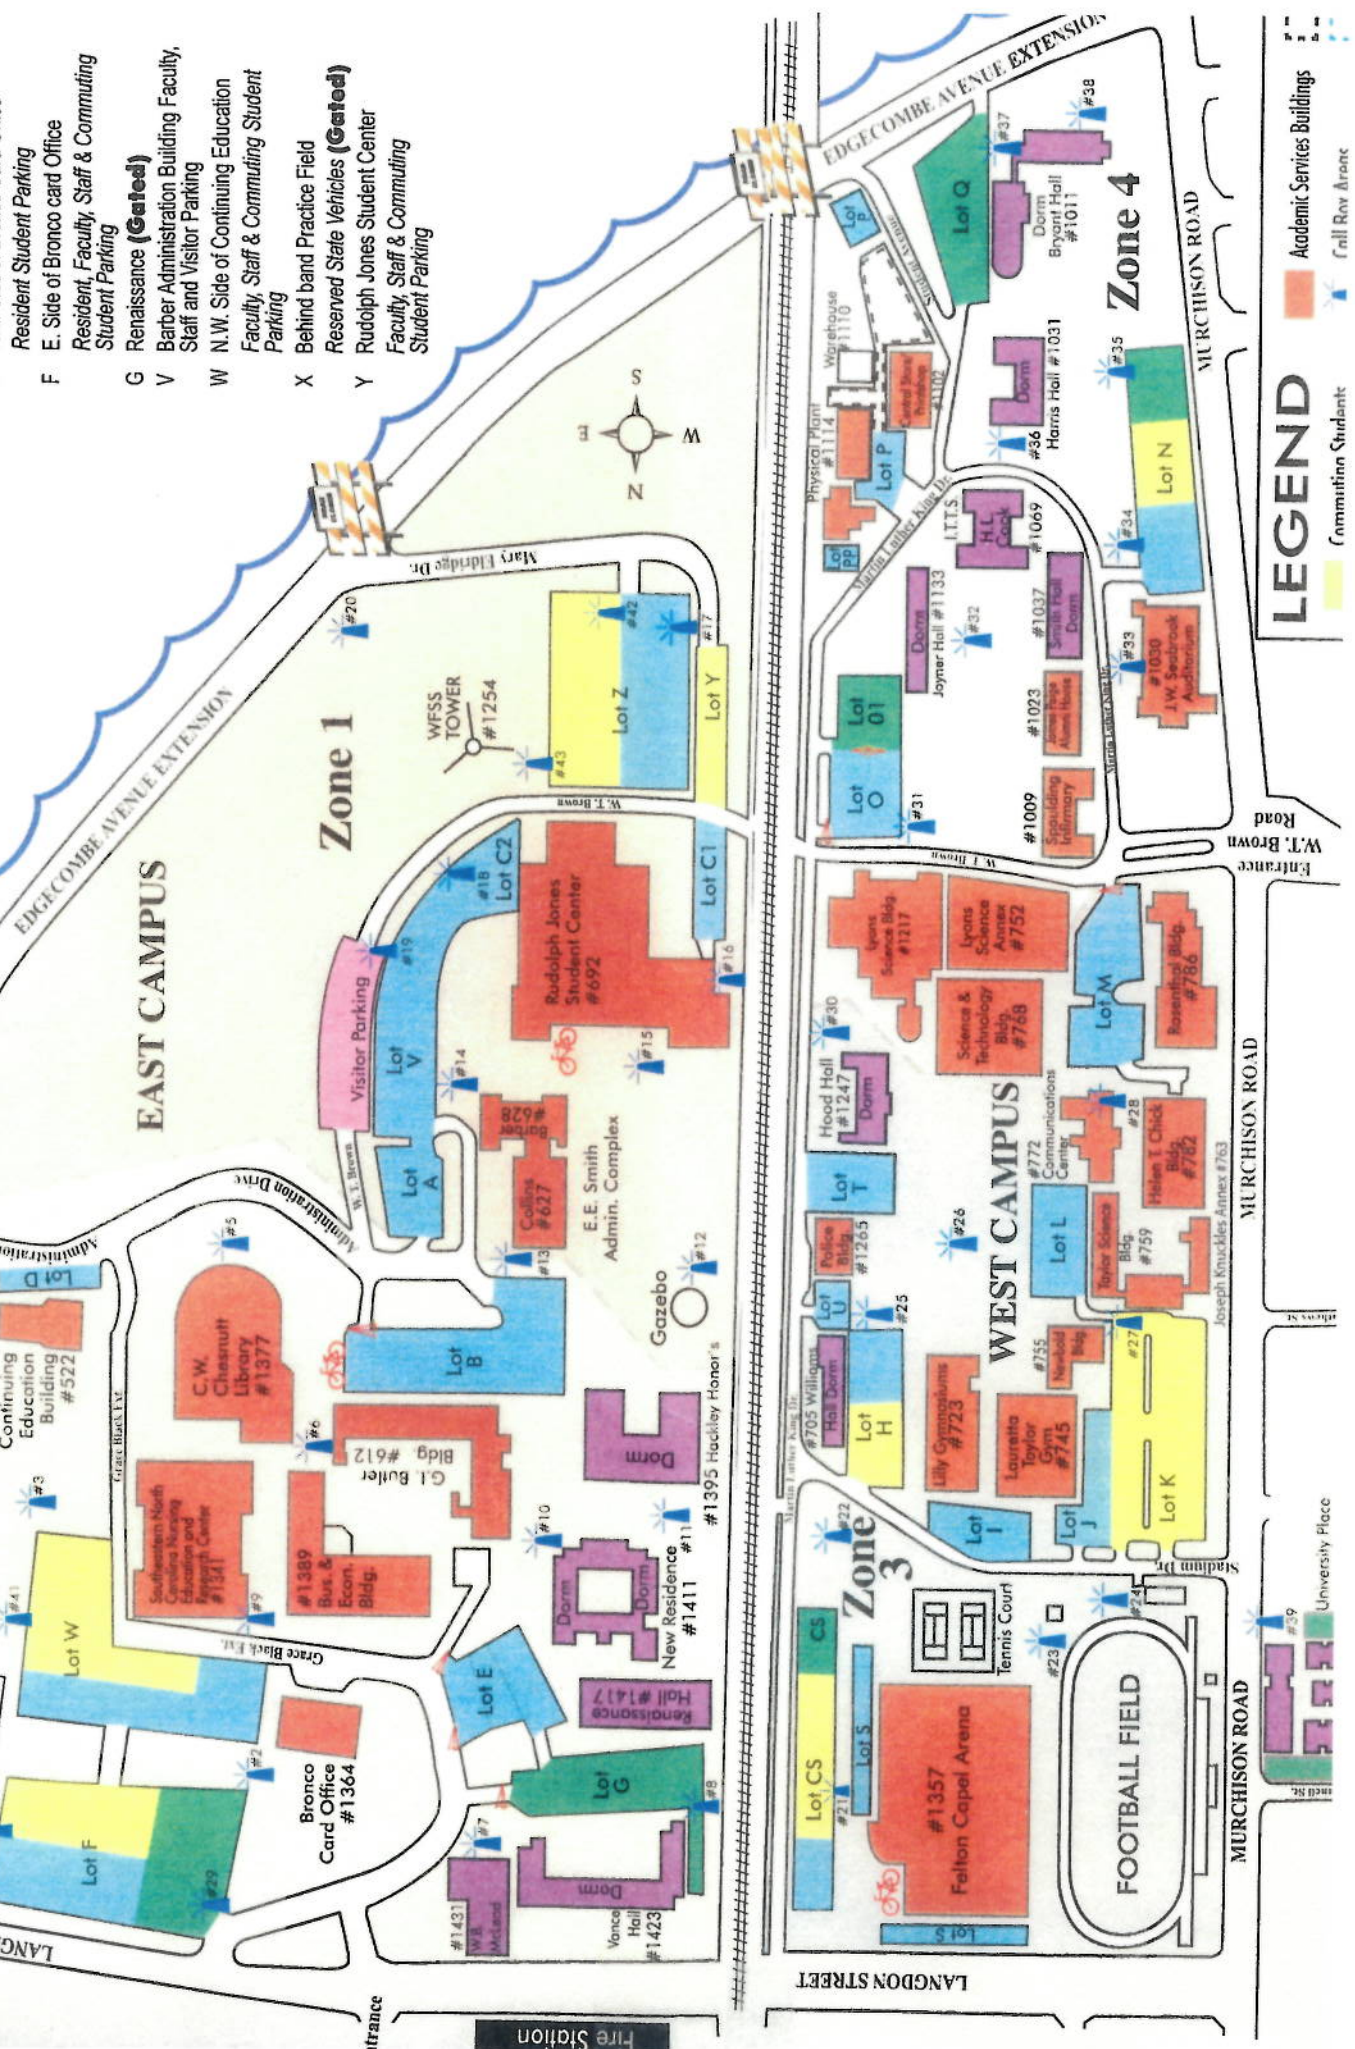

- A E.E. Smith Administration Complex
- B N.E. End of E.E. Smith Building and extending along S. End of G.I. Butler School of Education
- C1 & C2 Rudolph Jones Student Center Faculty and Staff Parking
- D Continuing Education Faculty and Staff Parking
- E E. Side of New Residence Hall Faculty and Staff Parking. (Gated)
- F N.E. Side of Bronco Card Office Resident Student Parking
- F E. Side of Bronco card Office Resident, Faculty, Staff & Commuting Student Parking
- G Renaissance (Gated) Barber Administration Building Faculty, Staff and Visitor Parking
- V N.W. Side of Continuing Education Faculty, Staff & Commuting Student Parking
- W Behind band Practice Field Reserved State Vehicles (Gated)
- X Rudolph Jones Student Center Faculty, Staff & Commuting Student Parking
- Y

LEGEND

- Academic Services Buildings
- Communing Students

LEGEND

- Academic Services Buildings
- Communing Students